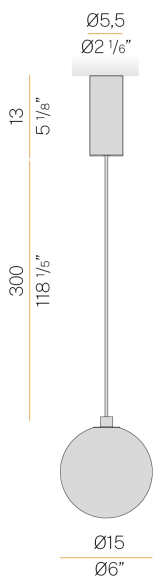

PANZERI

Murané

120V AC 120V ON-OFF

L119U05.015.0550

 champagne

Spec sheet

CODE	L119U05.015.0550
SYSTEM POWER CONSUMPTION	4W
EFFICACY	41.75lm/W
LIGHT SOURCE	LED
COLOUR TEMPERATURE	2700K Ra>90
LIGHT DISTRIBUTION	diffused
POWER SUPPLY	120V AC
FREQUENCY	60Hz
ELECTRICAL CONFIGURATION	120V ON-OFF
DRIVER	integrated included
DELIVERED LUMEN OUTPUT	167lm
WEIGHT	2,01 lbs
PROTECTION DEGREE	IP20
COLOUR TOLLERANCES	SDCM 3
PACKING DIMENSIONS	0,0 x 0,0 x 0,0 in

Pendant lighting fixture for interiors, with direct and indirect light emission.
Turned brass wiring support.
Diffuser in blown glass with green forest colour.
Turned aluminium closing disk in champagne polyacrylic paint.
3m (118,1") long Pendant and

Technical drawing

Polar diagram