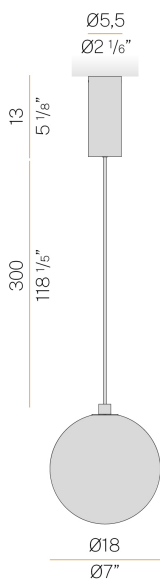

### Spec sheet

CODE	L119U05.018.0550
SYSTEM POWER CONSUMPTION	4W
EFFICACY	41.75lm/W
LIGHT SOURCE	LED
COLOUR TEMPERATURE	2700K Ra>90
LIGHT DISTRIBUTION	diffused
POWER SUPPLY	120V AC
FREQUENCY	60Hz
ELECTRICAL CONFIGURATION	120V ON-OFF
DRIVER	integrated included
DELIVERED LUMEN OUTPUT	167lm
WEIGHT	2,62 lbs
PROTECTION DEGREE	IP20
COLOUR TOLLERANCES	SDCM 3
PACKING DIMENSIONS	0,0 x 0,0 x 0,0 in

Pendant lighting fixture for interiors, with direct and indirect light emission.  
Turned brass wiring support.  
Diffuser in blown glass with green forest colour.  
Turned aluminium closing disk in champagne polyacrylic paint.  
3m (118,1") long Pendant and

### Technical drawing

### Polar diagram