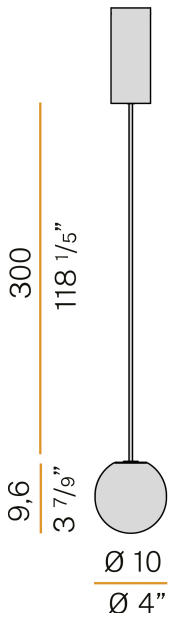

### Spec sheet

CODE	L119U06.010.0550
SYSTEM POWER CONSUMPTION	4W
EFFICACY	41.75lm/W
LIGHT SOURCE	LED
COLOUR TEMPERATURE	2700K Ra>90
LIGHT DISTRIBUTION	diffused
POWER SUPPLY	120V AC
FREQUENCY	50/60Hz
ELECTRICAL CONFIGURATION	120V ON-OFF
DRIVER	integrated included
DELIVERED LUMEN OUTPUT	167lm
WEIGHT	0.78 Kg
PROTECTION DEGREE	IP20
COLOUR TOLLERANCES	SDCM 3
PACKING DIMENSIONS	14,0 x 30,0 x 13,0 cm

Suspension lighting fixture for interiors, with direct and indirect light emission. Turned brass wiring support. Diffuser in blown glass with green forest colour. Turned aluminium closing disk in champagne polyacrylic paint. 3m (118,1") long suspension and coaxial power cable in transparent PVC. Power canopy with pickled sheet metal ceiling bracket and extruded aluminium covering in champagne or mat black polyacrylic paint.

### Technical drawing

### Polar diagram