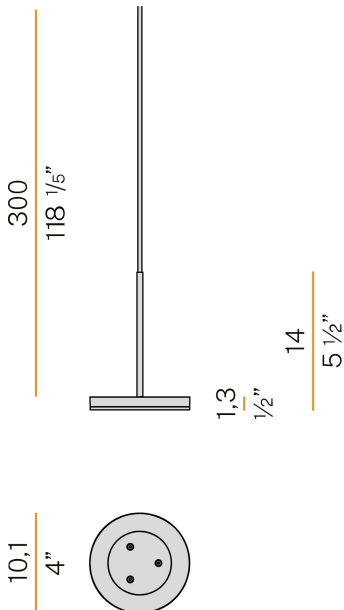

PANZERI

Bella

24V DC 24V

M052U01.011.0510

white

Spec sheet

CODE	M052U01.011.0510
SYSTEM POWER CONSUMPTION	4,5W
EFFICACY	97lm/W
LIGHT SOURCE	LED
LIGHT SOURCE LIFETIME	L80 (B10) 70.000h
COLOUR TEMPERATURE	2700K Ra>90
LIGHT DISTRIBUTION	diffused
POWER SUPPLY	24V DC
ELECTRICAL CONFIGURATION	24V
DRIVER	remote not included
NOMINAL LUMINOUS FLUX	460lm
DELIVERED LUMEN OUTPUT	388lm
EFFICIENCY	84.3%
WEIGHT	0,22 Kg
PROTECTION DEGREE	IP40
COLOUR TOLLERANCES	SDCM 3
PACKING DIMENSIONS	13,0 x 24,0 x 12,0 cm

Multiple suspension lighting fixture for interiors, with direct light emission. Die-cast aluminium structure in white, black, bronze, mat brass or titanium polyacrylic paint. Modelled acrylic diffuser with mat finish. Aluminium closing disk in polyacrylic paint. Suspension kit with rod in brass tube in polyacrylic paint. 3m (118,1") long suspension and coaxial power cable in transparent PVC. Provided without power canopy, complete with cable clamp on the cable's free extremity.

Technical drawing

Polar diagram