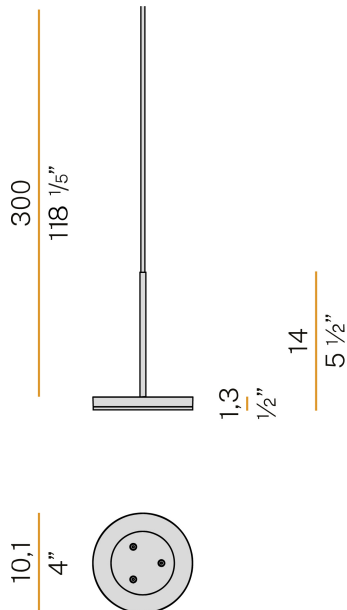

PANZERI

Bella

24V DC 24V
M052U01.011.0510

white

Spec sheet

CODE	M052U01.011.0510
SYSTEM POWER CONSUMPTION	4,5W
EFFICACY	97lm/W
LIGHT SOURCE	LED
LIGHT SOURCE LIFETIME	L80 (B10) 70.000h
COLOUR TEMPERATURE	2700K Ra>90
LIGHT DISTRIBUTION	diffused
POWER SUPPLY	24V DC
ELECTRICAL CONFIGURATION	24V
DRIVER	remote not included
NOMINAL LUMINOUS FLUX	460lm
DELIVERED LUMEN OUTPUT	388lm
EFFICIENCY	84.3%
WEIGHT	0,49 lbs
PROTECTION DEGREE	IP40
COLOUR TOLLERANCES	SDCM 3
PACKING DIMENSIONS	5,1 x 9,5 x 4,7 in

Technical drawing

Polar diagram