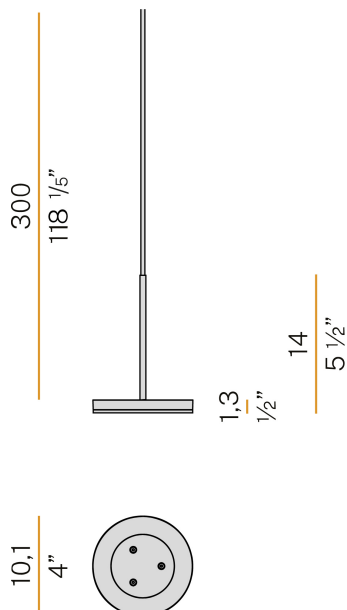

## Bella

24V DC 24V

M052U02.011.0510

### Spec sheet

CODE	M052U02.011.0510
SYSTEM POWER CONSUMPTION	4,5W
EFFICACY	97lm/W
LIGHT SOURCE	LED
LIGHT SOURCE LIFETIME	L80 (B10) 70.000h
COLOUR TEMPERATURE	2700K Ra>90
LIGHT DISTRIBUTION	diffused
POWER SUPPLY	24V DC
ELECTRICAL CONFIGURATION	24V
DRIVER	remote not included
NOMINAL LUMINOUS FLUX	460lm
DELIVERED LUMEN OUTPUT	388lm
EFFICIENCY	84.3%
WEIGHT	0,22 Kg
PROTECTION DEGREE	IP40
COLOUR TOLLERANCES	SDCM 3
PACKING DIMENSIONS	13,0 x 24,0 x 12,0 cm

### Technical drawing