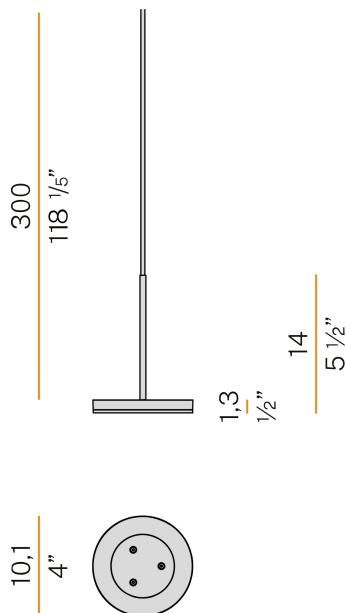

PANZERI

Bella

24V DC 24V
M052U17.011.0510

Spec sheet

CODE	M052U17.011.0510
SYSTEM POWER CONSUMPTION	4,5W
EFFICACY	97lm/W
LIGHT SOURCE	LED
LIGHT SOURCE LIFETIME	L80 (B10) 70.000h
COLOUR TEMPERATURE	2700K Ra>90
LIGHT DISTRIBUTION	diffused
POWER SUPPLY	24V DC
ELECTRICAL CONFIGURATION	24V
DRIVER	remote not included
NOMINAL LUMINOUS FLUX	460lm
DELIVERED LUMEN OUTPUT	388lm
EFFICIENCY	84.3%
WEIGHT	0,22 Kg
PROTECTION DEGREE	IP40
COLOUR TOLLERANCES	SDCM 3
PACKING DIMENSIONS	13,0 x 24,0 x 12,0 cm

Multiple suspension lighting fixture for interiors, with direct light emission.
Die-cast aluminium structure in white, black, bronze, mat brass or titanium polyacrylic paint.
Modelled acrylic diffuser with mat finish.
Aluminium closing disk in polyacrylic paint.
Suspension kit with rod in brass tube in polyacrylic paint.
3m (118,1") long suspension and coaxial power cable in transparent PVC.
Provided without power canopy, complete with cable clamp on the cable's free extremity.

Technical drawing

Polar diagram