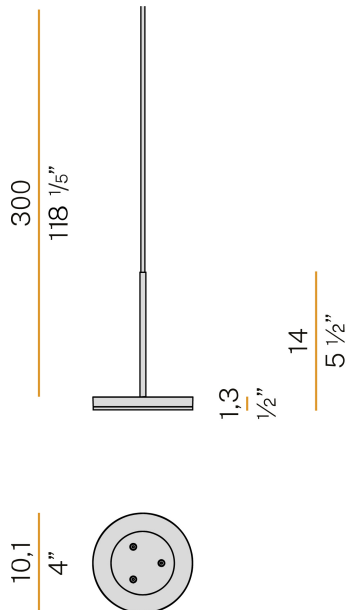

PANZERI

Bella

24V DC 24V
M052U19.011.0510

 mat brass

Spec sheet

CODE	M052U19.011.0510
SYSTEM POWER CONSUMPTION	4,5W
EFFICACY	97lm/W
LIGHT SOURCE	LED
LIGHT SOURCE LIFETIME	L80 (B10) 70.000h
COLOUR TEMPERATURE	2700K Ra>90
LIGHT DISTRIBUTION	diffused
POWER SUPPLY	24V DC
ELECTRICAL CONFIGURATION	24V
DRIVER	remote not included
NOMINAL LUMINOUS FLUX	460lm
DELIVERED LUMEN OUTPUT	388lm
EFFICIENCY	84.3%
WEIGHT	0,22 Kg
PROTECTION DEGREE	IP40
COLOUR TOLLERANCES	SDCM 3
PACKING DIMENSIONS	13,0 x 24,0 x 12,0 cm

Multiple suspension lighting fixture for interiors, with direct light emission.
Die-cast aluminium structure in white, black, bronze, mat brass or titanium polyacrylic paint.
Modelled acrylic diffuser with mat finish.
Aluminium closing disk in polyacrylic paint.
Suspension kit with rod in brass tube in polyacrylic paint.
3m (118,1") long suspension and coaxial power cable in transparent PVC.
Provided without power canopy, complete with cable clamp on the cable's free extremity.

Technical drawing

Polar diagram