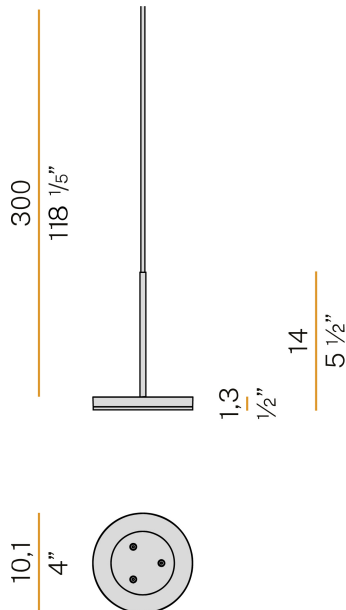

## Bella

24V DC 24V

M052U30.011.0510

titanium

### Spec sheet

CODE	M052U30.011.0510
SYSTEM POWER CONSUMPTION	4,5W
EFFICACY	97lm/W
LIGHT SOURCE	LED
LIGHT SOURCE LIFETIME	L80 (B10) 70.000h
COLOUR TEMPERATURE	2700K Ra>90
LIGHT DISTRIBUTION	diffused
POWER SUPPLY	24V DC
ELECTRICAL CONFIGURATION	24V
DRIVER	remote not included
NOMINAL LUMINOUS FLUX	460lm
DELIVERED LUMEN OUTPUT	388lm
EFFICIENCY	84.3%
WEIGHT	0,22 Kg
PROTECTION DEGREE	IP40
COLOUR TOLLERANCES	SDCM 3
PACKING DIMENSIONS	13,0 x 24,0 x 12,0 cm

### Technical drawing