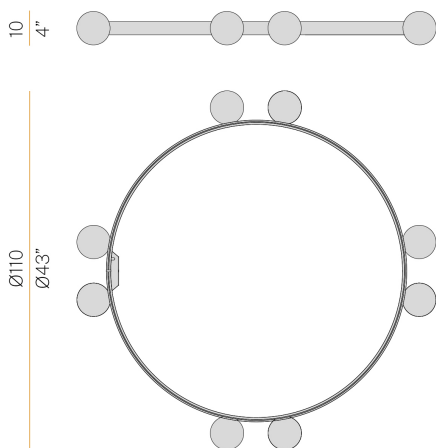

PANZERI

Murané R

24V DC 24V

M106U05.110.0510

 champagne

Spec sheet

CODE	M106U05.110.0510
SYSTEM POWER CONSUMPTION	21W
EFFICACY	56.05lm/W
LIGHT SOURCE	LED
COLOUR TEMPERATURE	2700K Ra>90
LIGHT DISTRIBUTION	diffused
POWER SUPPLY	24V DC
ELECTRICAL CONFIGURATION	24V
DRIVER	remote not included
NOMINAL LUMINOUS FLUX	1336lm
DELIVERED LUMEN OUTPUT	1177lm
EFFICIENCY	88.1%
WEIGHT	0,00 lbs
PROTECTION DEGREE	IP20
COLOUR TOLLERANCES	SDCM 3
PACKING DIMENSIONS	0,0 x 0,0 x 0,0 in

Single or multiple pendant lighting fixture for interiors, with direct and indirect light emission.

Bended extruded aluminium structure in champagne polyacrylic paint.

Pickled sheet metal cover in polyacrylic paint.

Turned brass wiring supports.

Diffu

Technical drawing

Polar diagram