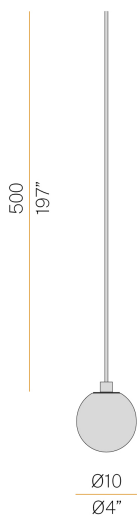

PANZERI

Murané

24V DC 24V
M115U05.010.0510

 champagne

Spec sheet

CODE	M115U05.010.0510
SYSTEM POWER CONSUMPTION	2,7W
EFFICACY	83.5lm/W
LIGHT SOURCE	LED
COLOUR TEMPERATURE	2700K Ra>90
LIGHT DISTRIBUTION	diffused
POWER SUPPLY	24V DC
ELECTRICAL CONFIGURATION	24V
DRIVER	remote not included
DELIVERED LUMEN OUTPUT	167lm
WEIGHT	0,91 lbs
PROTECTION DEGREE	IP20
COLOUR TOLLERANCES	SDCM 3
PACKING DIMENSIONS	4,7 x 9,5 x 5,1 in

Multiple pendant lighting fixture for interiors, with direct and indirect light emission.
Turned brass wiring support.
Diffuser in blown glass with bronze colour.
Turned aluminium closing disk in champagne polyacrylic paint.
5m (196,9") long pendant a

Technical drawing

Polar diagram