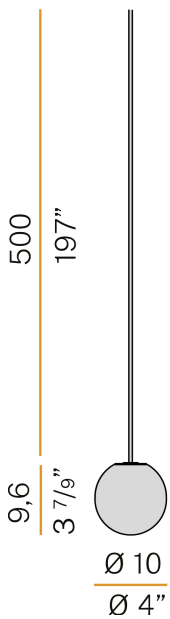

### Spec sheet

CODE	M115U05.010.0510
SYSTEM POWER CONSUMPTION	2,7W
EFFICACY	83.5lm/W
LIGHT SOURCE	LED
COLOUR TEMPERATURE	2700K Ra>90
LIGHT DISTRIBUTION	diffused
POWER SUPPLY	24V DC
ELECTRICAL CONFIGURATION	24V
DRIVER	remote not included
DELIVERED LUMEN OUTPUT	167lm
WEIGHT	0,53 Kg
PROTECTION DEGREE	IP20
COLOUR TOLLERANCES	SDCM 3
PACKING DIMENSIONS	12,0 x 24,0 x 13,0 cm

Multiple suspension lighting fixture for interiors, with direct and indirect light emission. Turned brass wiring support.

Diffuser in blown glass with bronze colour.

Turned aluminium closing disk in champagne polyacrylic paint.

5m (196,9") long suspension and coaxial power cable in transparent PVC.

Provided without power canopy, complete with cable clamp on the cable's free extremity.

### Polar diagram