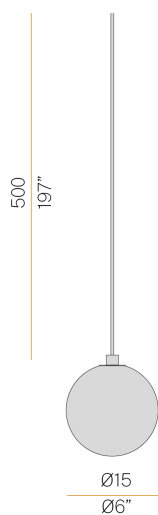

PANZERI

Murané

24V DC 24V

M115U05.015.0510

 champagne

Spec sheet

CODE	M115U05.015.0510
SYSTEM POWER CONSUMPTION	2,7W
EFFICACY	83.5lm/W
LIGHT SOURCE	LED
COLOUR TEMPERATURE	2700K Ra>90
LIGHT DISTRIBUTION	diffused
POWER SUPPLY	24V DC
ELECTRICAL CONFIGURATION	24V
DRIVER	remote not included
DELIVERED LUMEN OUTPUT	167lm
WEIGHT	1,41 lbs
PROTECTION DEGREE	IP20
COLOUR TOLLERANCES	SDCM 3
PACKING DIMENSIONS	0,0 x 0,0 x 0,0 in

Multiple pendant lighting fixture for interiors, with direct and indirect light emission.
Turned brass wiring support.
Diffuser in blown glass with bronze colour.
Turned aluminium closing disk in champagne polyacrylic paint.
5m (196,9") long pendant a

Technical drawing

Polar diagram