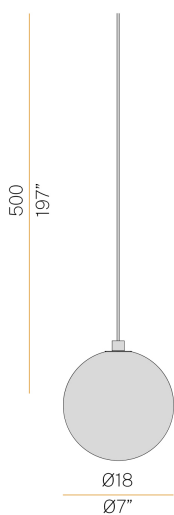

PANZERI

Murané

24V DC 24V

M115U05.018.0510

 champagne

Spec sheet

CODE	M115U05.018.0510
SYSTEM POWER CONSUMPTION	2,7W
EFFICACY	83.5lm/W
LIGHT SOURCE	LED
COLOUR TEMPERATURE	2700K Ra>90
LIGHT DISTRIBUTION	diffused
POWER SUPPLY	24V DC
ELECTRICAL CONFIGURATION	24V
DRIVER	remote not included
DELIVERED LUMEN OUTPUT	167lm
WEIGHT	2,03 lbs
PROTECTION DEGREE	IP20
COLOUR TOLLERANCES	SDCM 3
PACKING DIMENSIONS	0,0 x 0,0 x 0,0 in

Multiple pendant lighting fixture for interiors, with direct and indirect light emission.
Turned brass wiring support.
Diffuser in blown glass with bronze colour.
Turned aluminium closing disk in champagne polyacrylic paint.
5m (196,9") long pendant a

Technical drawing

Polar diagram