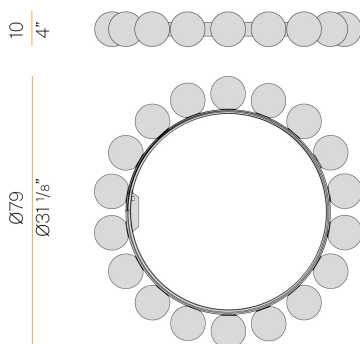

Technical drawing