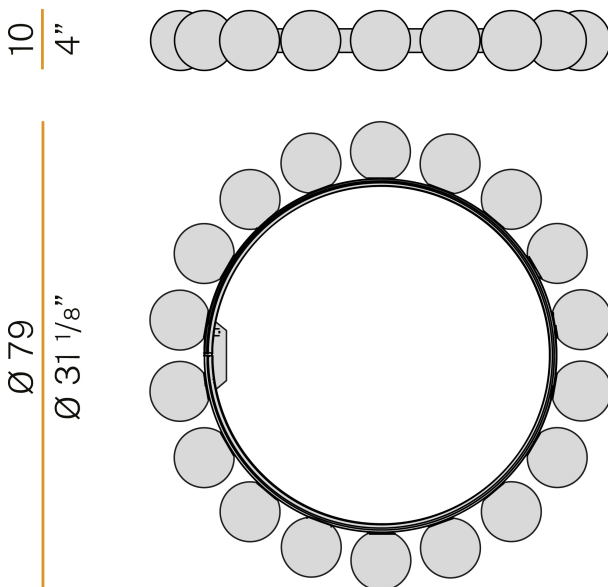

PANZERI

Murané R

24V DC 24V

M116U05.080.0510

champagne

Spec sheet

CODE	M116U05.080.0510
SYSTEM POWER CONSUMPTION	49,7W
EFFICACY	54.02lm/W
LIGHT SOURCE	LED
COLOUR TEMPERATURE	2700K Ra>90
LIGHT DISTRIBUTION	diffused
POWER SUPPLY	24V DC
ELECTRICAL CONFIGURATION	24V
DRIVER	remote not included
DELIVERED LUMEN OUTPUT	2647lm
WEIGHT	8,19 Kg
PROTECTION DEGREE	IP20
COLOUR TOLLERANCES	SDCM 3
PACKING DIMENSIONS	68,0 x 68,0 x 16,0 cm

Single or multiple suspension lighting fixture for interiors, with direct and indirect light emission.

Bended extruded aluminium structure in champagne or mat black polyacrylic paint.

Pickled sheet metal cover in polyacrylic paint.

Turned brass wiring supports.

Diffusers in blown glass with bronze colour.

Turned aluminium closing disks in polyacrylic paint.

Provided without suspension kit, power cable and canopy.

Technical drawing