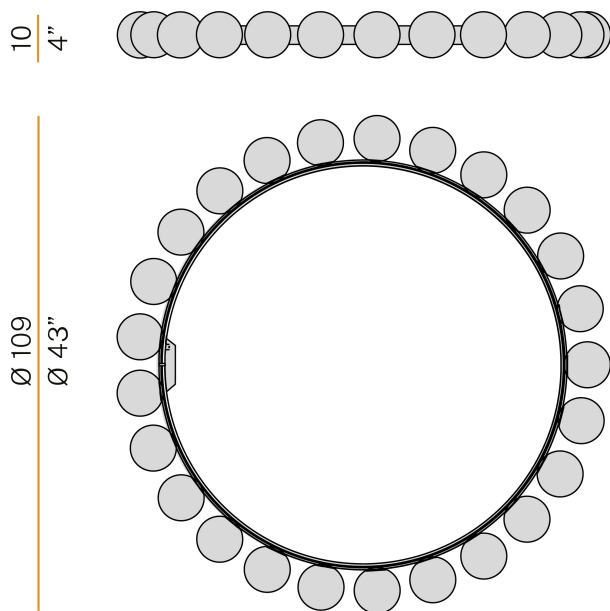

PANZERI

Murané R

24V DC 24V
M116U05.110.0510

champagne

Spec sheet

CODE	M116U05.110.0510
SYSTEM POWER CONSUMPTION	67W
EFFICACY	54.88lm/W
LIGHT SOURCE	LED
COLOUR TEMPERATURE	2700K Ra>90
LIGHT DISTRIBUTION	diffused
POWER SUPPLY	24V DC
ELECTRICAL CONFIGURATION	24V
DRIVER	remote not included
DELIVERED LUMEN OUTPUT	3677lm
WEIGHT	10,30 Kg
PROTECTION DEGREE	IP20
COLOUR TOLLERANCES	SDCM 3
PACKING DIMENSIONS	107,0 x 107,0 x 11,0 cm

Single or multiple suspension lighting fixture for interiors, with direct and indirect light emission.

Bended extruded aluminium structure in champagne or mat black polyacrylic paint.

Pickled sheet metal cover in polyacrylic paint.

Turned brass wiring supports.

Diffusers in blown glass with bronze colour.

Turned aluminium closing disks in polyacrylic paint.

Provided without suspension kit, power cable and canopy.

Technical drawing