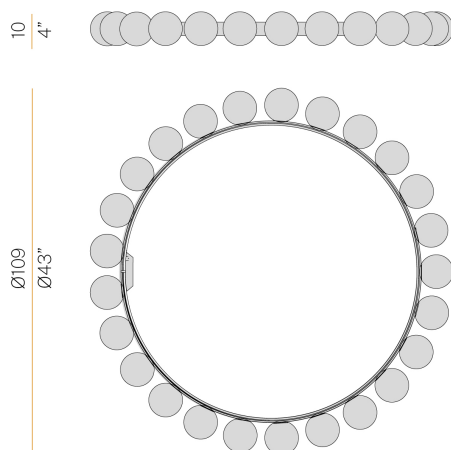

PANZERI

Murané R

24V DC 24V

M116U05.110.0510

● champagne

Spec sheet

CODE	M116U05.110.0510
SYSTEM POWER CONSUMPTION	67W
EFFICACY	54.88lm/W
LIGHT SOURCE	LED
COLOUR TEMPERATURE	2700K Ra>90
LIGHT DISTRIBUTION	diffused
POWER SUPPLY	24V DC
ELECTRICAL CONFIGURATION	24V
DRIVER	remote not included
DELIVERED LUMEN OUTPUT	3677lm
WEIGHT	22,71 lbs
PROTECTION DEGREE	IP20
COLOUR TOLLERANCES	SDCM 3
PACKING DIMENSIONS	42,1 x 42,1 x 4,3 in

Turned brass wiring sup

Technical drawing

Polar diagram