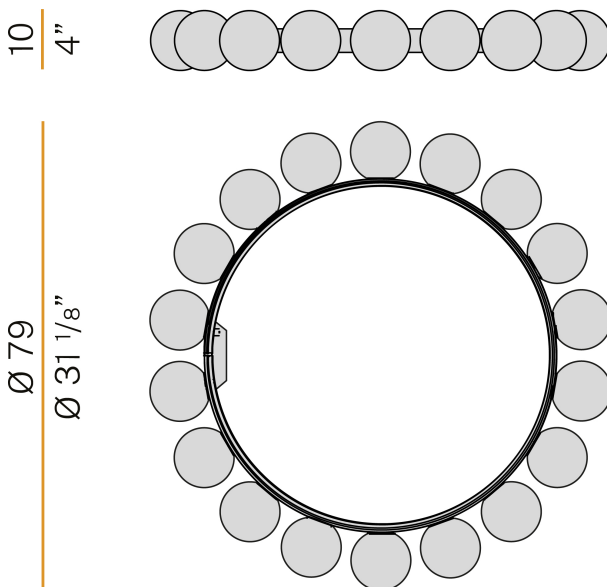

PANZERI

Murané R

24V DC 24V

M116U06.080.0510

● mat black

Spec sheet

CODE	M116U06.080.0510
SYSTEM POWER CONSUMPTION	49,7W
EFFICACY	54.02lm/W
LIGHT SOURCE	LED
COLOUR TEMPERATURE	2700K Ra>90
LIGHT DISTRIBUTION	diffused
POWER SUPPLY	24V DC
ELECTRICAL CONFIGURATION	24V
DRIVER	remote not included
DELIVERED LUMEN OUTPUT	2647lm
WEIGHT	8,19 Kg
PROTECTION DEGREE	IP20
COLOUR TOLLERANCES	SDCM 3
PACKING DIMENSIONS	68,0 x 68,0 x 16,0 cm

Single or multiple suspension lighting fixture for interiors, with direct and indirect light emission.

Bended extruded aluminium structure in champagne or mat black polyacrylic paint.

Pickled sheet metal cover in polyacrylic paint.

Turned brass wiring supports.

Diffusers in blown glass with bronze colour.

Turned aluminium closing disks in polyacrylic paint.

Provided without suspension kit, power cable and canopy.

Technical drawing