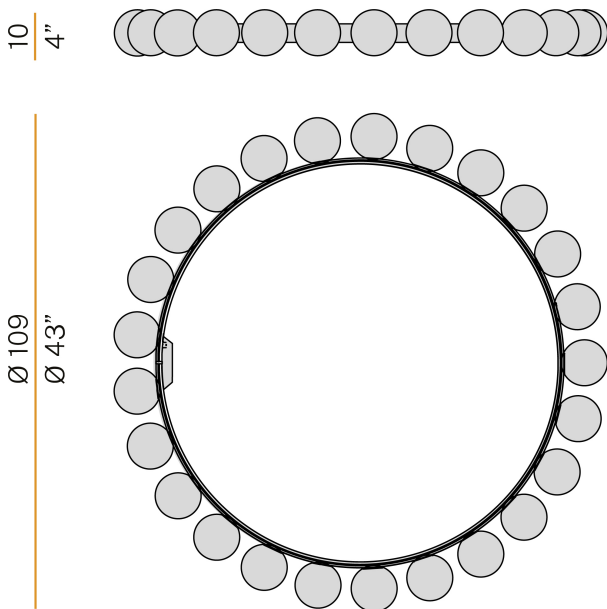

### Spec sheet

CODE	M116U06.110.0510
SYSTEM POWER CONSUMPTION	67W
EFFICACY	54.88lm/W
LIGHT SOURCE	LED
COLOUR TEMPERATURE	2700K Ra>90
LIGHT DISTRIBUTION	diffused
POWER SUPPLY	24V DC
ELECTRICAL CONFIGURATION	24V
DRIVER	remote not included
DELIVERED LUMEN OUTPUT	3677lm
WEIGHT	10,30 Kg
PROTECTION DEGREE	IP20
COLOUR TOLLERANCES	SDCM 3
PACKING DIMENSIONS	107,0 x 107,0 x 11,0 cm

### Polar diagram