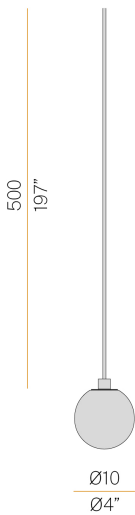

PANZERI

Murané

24V DC 24V
M117U05.010.0510

 champagne

Spec sheet

CODE	M117U05.010.0510
SYSTEM POWER CONSUMPTION	2,7W
EFFICACY	83.5lm/W
LIGHT SOURCE	LED
COLOUR TEMPERATURE	2700K Ra>90
LIGHT DISTRIBUTION	diffused
POWER SUPPLY	24V DC
ELECTRICAL CONFIGURATION	24V
DRIVER	remote not included
DELIVERED LUMEN OUTPUT	167lm
WEIGHT	1,17 lbs
PROTECTION DEGREE	IP20
COLOUR TOLLERANCES	SDCM 3
PACKING DIMENSIONS	4,7 x 9,5 x 5,1 in

Multiple pendant lighting fixture for interiors, with direct and indirect light emission.
Turned brass wiring support.
Diffuser in transparent blown glass.
Turned aluminium closing disk in champagne polyacrylic paint.
5m (196,9") long pendant and coax

Technical drawing

Polar diagram