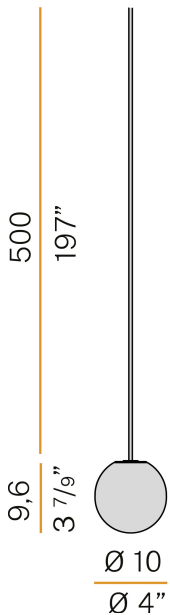

PANZERI

Murané

24V DC 24V

M117U05.010.0510

 champagne

Spec sheet

CODE	M117U05.010.0510
SYSTEM POWER CONSUMPTION	2,7W
EFFICACY	83.5lm/W
LIGHT SOURCE	LED
COLOUR TEMPERATURE	2700K Ra>90
LIGHT DISTRIBUTION	diffused
POWER SUPPLY	24V DC
ELECTRICAL CONFIGURATION	24V
DRIVER	remote not included
DELIVERED LUMEN OUTPUT	167lm
WEIGHT	0,53 Kg
PROTECTION DEGREE	IP20
COLOUR TOLLERANCES	SDCM 3
PACKING DIMENSIONS	12,0 x 24,0 x 13,0 cm

Multiple suspension lighting fixture for interiors, with direct and indirect light emission. Turned brass wiring support.

Diffuser in transparent blown glass.

Turned aluminium closing disk in champagne polyacrylic paint.

5m (196,9") long suspension and coaxial power cable in transparent PVC.

Provided without power canopy, complete with cable clamp on the cable's free extremity.

Technical drawing

Polar diagram