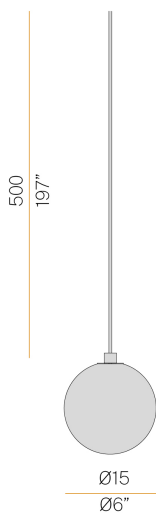

PANZERI

Murané

24V DC 24V

M117U05.015.0510

 champagne

Spec sheet

CODE	M117U05.015.0510
SYSTEM POWER CONSUMPTION	2,7W
EFFICACY	83.5lm/W
LIGHT SOURCE	LED
COLOUR TEMPERATURE	2700K Ra>90
LIGHT DISTRIBUTION	diffused
POWER SUPPLY	24V DC
ELECTRICAL CONFIGURATION	24V
DRIVER	remote not included
DELIVERED LUMEN OUTPUT	167lm
WEIGHT	1,41 lbs
PROTECTION DEGREE	IP20
COLOUR TOLLERANCES	SDCM 3
PACKING DIMENSIONS	0,0 x 0,0 x 0,0 in

Multiple pendant lighting fixture for interiors, with direct and indirect light emission.
Turned brass wiring support.
Diffuser in transparent blown glass.
Turned aluminium closing disk in champagne polyacrylic paint.
5m (196,9") long pendant and coax

Technical drawing

Polar diagram