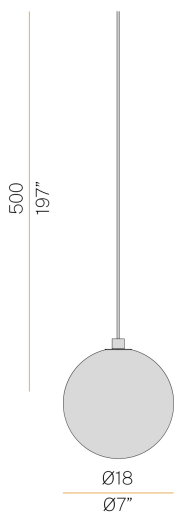

PANZERI

Murané

24V DC 24V
M117U05.018.0510

 champagne

Spec sheet

| | |
|--------------------------|---------------------|
| CODE | M117U05.018.0510 |
| SYSTEM POWER CONSUMPTION | 2,7W |
| EFFICACY | 83.5lm/W |
| LIGHT SOURCE | LED |
| COLOUR TEMPERATURE | 2700K Ra>90 |
| LIGHT DISTRIBUTION | diffused |
| POWER SUPPLY | 24V DC |
| ELECTRICAL CONFIGURATION | 24V |
| DRIVER | remote not included |
| DELIVERED LUMEN OUTPUT | 167lm |
| WEIGHT | 2,03 lbs |
| PROTECTION DEGREE | IP20 |
| COLOUR TOLLERANCES | SDCM 3 |
| PACKING DIMENSIONS | 0,0 x 0,0 x 0,0 in |

Multiple pendant lighting fixture for interiors, with direct and indirect light emission.
Turned brass wiring support.
Diffuser in transparent blown glass.
Turned aluminium closing disk in champagne polyacrylic paint.
5m (196,9") long pendant and coax

Technical drawing

Polar diagram