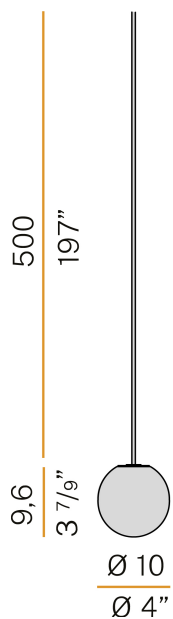

PANZERI

Murané

24V DC 24V
M118U05.010.0510

 champagne

Spec sheet

CODE	M118U05.010.0510
SYSTEM POWER CONSUMPTION	2,7W
EFFICACY	83.5lm/W
LIGHT SOURCE	LED
COLOUR TEMPERATURE	2700K Ra>90
LIGHT DISTRIBUTION	diffused
POWER SUPPLY	24V DC
ELECTRICAL CONFIGURATION	24V
DRIVER	remote not included
DELIVERED LUMEN OUTPUT	167lm
WEIGHT	0,53 Kg
PROTECTION DEGREE	IP20
COLOUR TOLLERANCES	SDCM 3
PACKING DIMENSIONS	12,0 x 24,0 x 13,0 cm

Multiple suspension lighting fixture for interiors, with direct and indirect light emission. Turned brass wiring support. Diffuser in blown glass with smoked finish. Turned aluminium closing disk in champagne polyacrylic paint. 5m (196,9") long suspension and coaxial power cable in transparent PVC. Provided without power canopy, complete with cable clamp on the cable's free extremity.

Technical drawing

Polar diagram