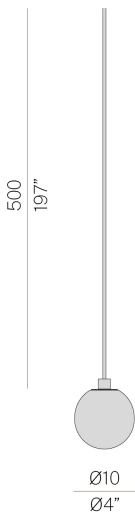

### Spec sheet

CODE	M118U05.010.0510
SYSTEM POWER CONSUMPTION	2,7W
EFFICACY	83.5lm/W
LIGHT SOURCE	LED
COLOUR TEMPERATURE	2700K Ra>90
LIGHT DISTRIBUTION	diffused
POWER SUPPLY	24V DC
ELECTRICAL CONFIGURATION	24V
DRIVER	remote not included
DELIVERED LUMEN OUTPUT	167lm
WEIGHT	1,17 lbs
PROTECTION DEGREE	IP20
COLOUR TOLLERANCES	SDCM 3
PACKING DIMENSIONS	4,7 x 9,5 x 5,1 in

Multiple pendant lighting fixture for interiors, with direct and indirect light emission.  
Turned brass wiring support.  
Diffuser in blown glass with smoked finish.  
Turned aluminium closing disk in champagne polyacrylic paint.  
5m (196,9") long pendant a

### Technical drawing

### Polar diagram