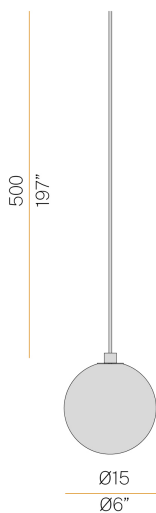

## Murané

24V DC 24V

M118U05.015.0510

 champagne

### Spec sheet

CODE	M118U05.015.0510
SYSTEM POWER CONSUMPTION	2,7W
EFFICACY	83.5lm/W
LIGHT SOURCE	LED
COLOUR TEMPERATURE	2700K Ra>90
LIGHT DISTRIBUTION	diffused
POWER SUPPLY	24V DC
ELECTRICAL CONFIGURATION	24V
DRIVER	remote not included
DELIVERED LUMEN OUTPUT	167lm
WEIGHT	1,41 lbs
PROTECTION DEGREE	IP20
COLOUR TOLLERANCES	SDCM 3
PACKING DIMENSIONS	0,0 x 0,0 x 0,0 in

Multiple pendant lighting fixture for interiors, with direct and indirect light emission.  
Turned brass wiring support.  
Diffuser in blown glass with smoked finish.  
Turned aluminium closing disk in champagne polyacrylic paint.  
5m (196,9") long pendant a

### Polar diagram