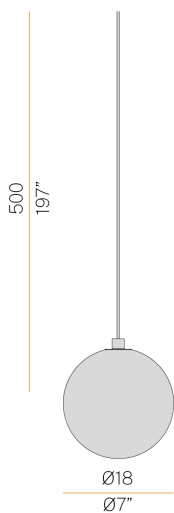

## Murané

24V DC 24V

M118U05.018.0510

 champagne

### Spec sheet

CODE	M118U05.018.0510
SYSTEM POWER CONSUMPTION	2,7W
EFFICACY	83.5lm/W
LIGHT SOURCE	LED
COLOUR TEMPERATURE	2700K Ra>90
LIGHT DISTRIBUTION	diffused
POWER SUPPLY	24V DC
ELECTRICAL CONFIGURATION	24V
DRIVER	remote not included
DELIVERED LUMEN OUTPUT	167lm
WEIGHT	2,03 lbs
PROTECTION DEGREE	IP20
COLOUR TOLLERANCES	SDCM 3
PACKING DIMENSIONS	0,0 x 0,0 x 0,0 in

Multiple pendant lighting fixture for interiors, with direct and indirect light emission.  
Turned brass wiring support.  
Diffuser in blown glass with smoked finish.  
Turned aluminium closing disk in champagne polyacrylic paint.  
5m (196,9") long pendant a

### Polar diagram