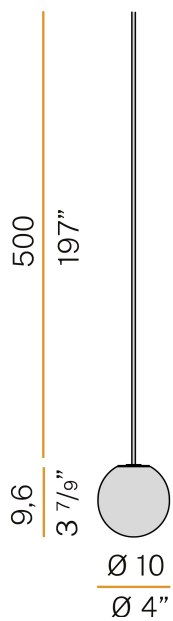

PANZERI

Murané

24V DC 24V
M119U05.010.0510

 champagne

Spec sheet

CODE	M119U05.010.0510
SYSTEM POWER CONSUMPTION	2,7W
EFFICACY	83.5lm/W
LIGHT SOURCE	LED
COLOUR TEMPERATURE	2700K Ra>90
LIGHT DISTRIBUTION	diffused
POWER SUPPLY	24V DC
ELECTRICAL CONFIGURATION	24V
DRIVER	remote not included
DELIVERED LUMEN OUTPUT	167lm
WEIGHT	0,53 Kg
PROTECTION DEGREE	IP20
COLOUR TOLLERANCES	SDCM 3
PACKING DIMENSIONS	12,0 x 24,0 x 13,0 cm

Multiple suspension lighting fixture for interiors, with direct and indirect light emission. Turned brass wiring support.

Diffuser in blown glass with green forest color.

Turned aluminium closing disk in champagne polyacrylic paint.

5m (196,9") long suspension and coaxial power cable in transparent PVC.

Provided without power canopy, complete with cable clamp on the cable's free extremity.

Technical drawing

Polar diagram