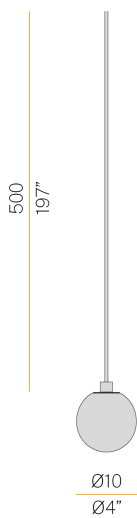

## Murané

24V DC 24V  
M119U05.010.0510

 champagne

### Spec sheet

CODE	M119U05.010.0510
SYSTEM POWER CONSUMPTION	2,7W
EFFICACY	83.5lm/W
LIGHT SOURCE	LED
COLOUR TEMPERATURE	2700K Ra>90
LIGHT DISTRIBUTION	diffused
POWER SUPPLY	24V DC
ELECTRICAL CONFIGURATION	24V
DRIVER	remote not included
DELIVERED LUMEN OUTPUT	167lm
WEIGHT	1,17 lbs
PROTECTION DEGREE	IP20
COLOUR TOLLERANCES	SDCM 3
PACKING DIMENSIONS	4,7 x 9,5 x 5,1 in

Multiple pendant lighting fixture for interiors, with direct and indirect light emission.  
Turned brass wiring support.  
Diffuser in blown glass with green forest color.  
Turned aluminium closing disk in champagne polyacrylic paint.  
5m (196,9") long pend

### Polar diagram