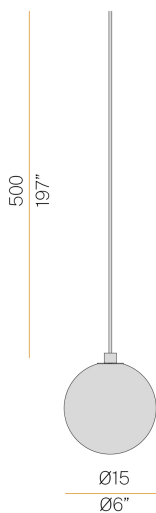

PANZERI

Murané

24V DC 24V

M119U05.015.0510

 champagne

Spec sheet

CODE	M119U05.015.0510
SYSTEM POWER CONSUMPTION	2,7W
EFFICACY	83.5lm/W
LIGHT SOURCE	LED
COLOUR TEMPERATURE	2700K Ra>90
LIGHT DISTRIBUTION	diffused
POWER SUPPLY	24V DC
ELECTRICAL CONFIGURATION	24V
DRIVER	remote not included
DELIVERED LUMEN OUTPUT	167lm
WEIGHT	1,41 lbs
PROTECTION DEGREE	IP20
COLOUR TOLLERANCES	SDCM 3
PACKING DIMENSIONS	0,0 x 0,0 x 0,0 in

Multiple pendant lighting fixture for interiors, with direct and indirect light emission.
Turned brass wiring support.
Diffuser in blown glass with green forest color.
Turned aluminium closing disk in champagne polyacrylic paint.
5m (196,9") long pend

Technical drawing

Polar diagram