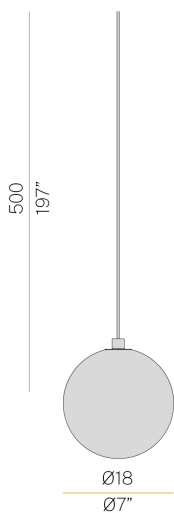

PANZERI

Murané

24V DC 24V

M119U05.018.0510

 champagne

Spec sheet

CODE	M119U05.018.0510
SYSTEM POWER CONSUMPTION	2,7W
EFFICACY	83.5lm/W
LIGHT SOURCE	LED
COLOUR TEMPERATURE	2700K Ra>90
LIGHT DISTRIBUTION	diffused
POWER SUPPLY	24V DC
ELECTRICAL CONFIGURATION	24V
DRIVER	remote not included
DELIVERED LUMEN OUTPUT	167lm
WEIGHT	2,03 lbs
PROTECTION DEGREE	IP20
COLOUR TOLLERANCES	SDCM 3
PACKING DIMENSIONS	0,0 x 0,0 x 0,0 in

Multiple pendant lighting fixture for interiors, with direct and indirect light emission.
Turned brass wiring support.
Diffuser in blown glass with green forest color.
Turned aluminium closing disk in champagne polyacrylic paint.
5m (196,9") long pend

Technical drawing

Polar diagram