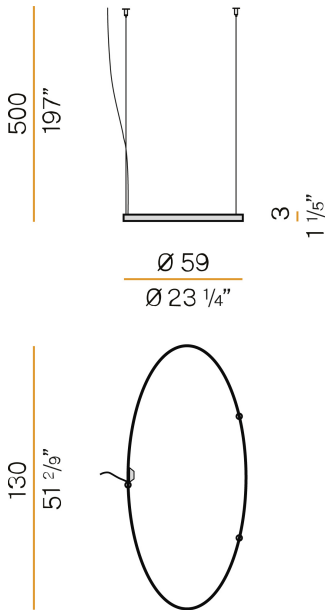

Technical drawing