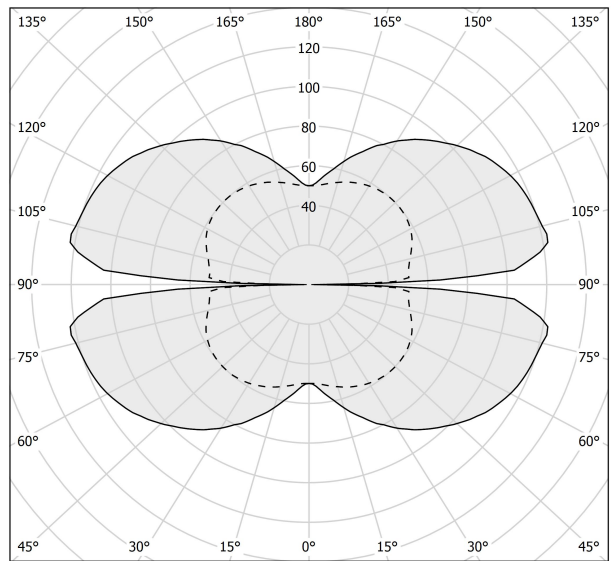

PANZERI

Zero Ellipse

24V DC 24V

M151U01.130.0510

● white

Spec sheet

CODE	M151U01.130.0510
SYSTEM POWER CONSUMPTION	33W
EFFICACY	123.6lm/W
LIGHT SOURCE	LED
LIGHT SOURCE LIFETIME	L70 (B50) 60.000h
COLOUR TEMPERATURE	2700K Ra>90
LIGHT DISTRIBUTION	diffused
POWER SUPPLY	24V DC
ELECTRICAL CONFIGURATION	24V
DRIVER	remote not included
NOMINAL LUMINOUS FLUX	4792lm
DELIVERED LUMEN OUTPUT	4079lm
EFFICIENCY	85.1%
WEIGHT	3,37 lbs
PROTECTION DEGREE	IP20
COLOUR TOLLERANCES	SDCM 3
PACKING DIMENSIONS	28,0 x 53,5 x 3,9 in

Extruded polycarbonate diffuser with opaline finish

Technical drawing

Polar diagram

cd/klm
 — C0 - C180 - - - C90 - C270