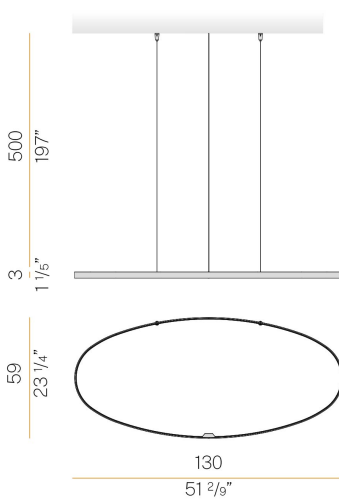

PANZERI

Zero Ellipse

24V DC 24V

M151U01.130.0510

● white

Spec sheet

CODE	M151U01.130.0510
SYSTEM POWER CONSUMPTION	33W
EFFICACY	123.6lm/W
LIGHT SOURCE	LED
LIGHT SOURCE LIFETIME	L70 (B50) 60.000h
COLOUR TEMPERATURE	2700K Ra>90
LIGHT DISTRIBUTION	diffused
POWER SUPPLY	24V DC
ELECTRICAL CONFIGURATION	24V
DRIVER	remote not included
NOMINAL LUMINOUS FLUX	4792lm
DELIVERED LUMEN OUTPUT	4079lm
EFFICIENCY	85.1%
WEIGHT	3,37 lbs
PROTECTION DEGREE	IP20
COLOUR TOLLERANCES	SDCM 3
PACKING DIMENSIONS	28,0 x 53,5 x 3,9 in

Extruded polycarbonate diffuser with opaline finish

Technical drawing

Polar diagram

cd/klm
 — C0 - C180 - - - C90 - C270