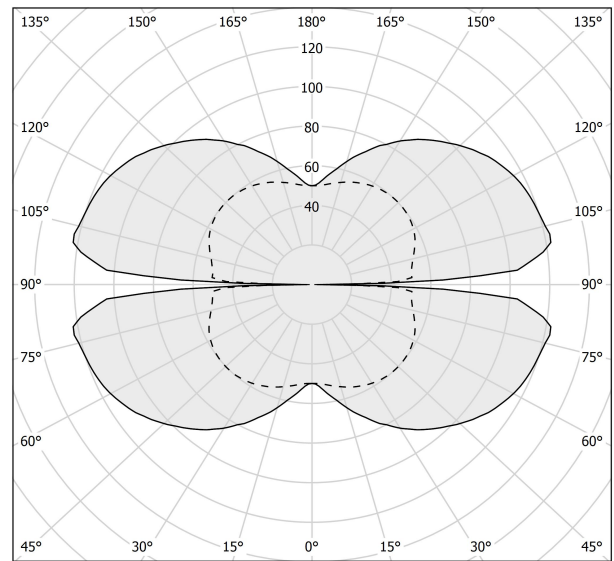

PANZERI

Zero Ellipse

24V DC 24V

M151U01.130.4610

● white

Spec sheet

CODE	M151U01.130.4610
SYSTEM POWER CONSUMPTION	33W
EFFICACY	123.6lm/W
LIGHT SOURCE	LED
LIGHT SOURCE LIFETIME	L70 (B50) 60.000h
COLOUR TEMPERATURE	3500K Ra>90
LIGHT DISTRIBUTION	diffused
POWER SUPPLY	24V DC
ELECTRICAL CONFIGURATION	24V
DRIVER	remote not included
NOMINAL LUMINOUS FLUX	4792lm
DELIVERED LUMEN OUTPUT	4079lm
EFFICIENCY	85.1%
WEIGHT	3,35 lbs
PROTECTION DEGREE	IP20
COLOUR TOLLERANCES	SDCM 3
PACKING DIMENSIONS	28,0 x 53,5 x 3,9 in

Extruded polycarbonate diffuser with opaline finish

Technical drawing

Polar diagram

cd/klm
 — C0 - C180 - - - C90 - C270