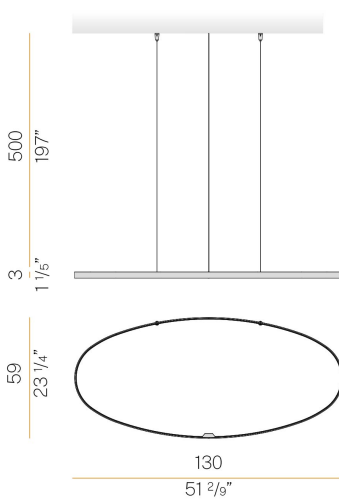

PANZERI

Zero Ellipse

24V DC 24V

M151U01.130.4610

● white

Spec sheet

CODE	M151U01.130.4610
SYSTEM POWER CONSUMPTION	33W
EFFICACY	123.6lm/W
LIGHT SOURCE	LED
LIGHT SOURCE LIFETIME	L70 (B50) 60.000h
COLOUR TEMPERATURE	3500K Ra>90
LIGHT DISTRIBUTION	diffused
POWER SUPPLY	24V DC
ELECTRICAL CONFIGURATION	24V
DRIVER	remote not included
NOMINAL LUMINOUS FLUX	4792lm
DELIVERED LUMEN OUTPUT	4079lm
EFFICIENCY	85.1%
WEIGHT	3,35 lbs
PROTECTION DEGREE	IP20
COLOUR TOLLERANCES	SDCM 3
PACKING DIMENSIONS	28,0 x 53,5 x 3,9 in

Extruded polycarbonate diffuser with opaline finish

Technical drawing

Polar diagram

cd/klm
 — C0 - C180 - - - C90 - C270