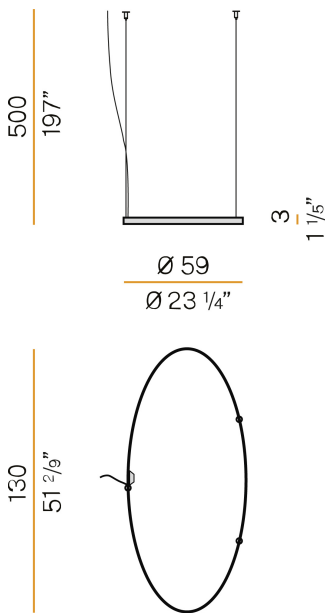

### Spec sheet

CODE	M151U01.130.4610
SYSTEM POWER CONSUMPTION	47W
EFFICACY	86.79lm/W
LIGHT SOURCE	LED
LIGHT SOURCE LIFETIME	L70 (B50) 60.000h
COLOUR TEMPERATURE	3500K Ra>90
LIGHT DISTRIBUTION	diffused
POWER SUPPLY	24V DC
ELECTRICAL CONFIGURATION	24V
DRIVER	remote not included
NOMINAL LUMINOUS FLUX	5670lm
DELIVERED LUMEN OUTPUT	4079lm
EFFICIENCY	71.9%
WEIGHT	3,35 lbs
PROTECTION DEGREE	IP20
COLOUR TOLLERANCES	SDCM 3
PACKING DIMENSIONS	28,0 x 53,5 x 3,9 in

### Technical drawing