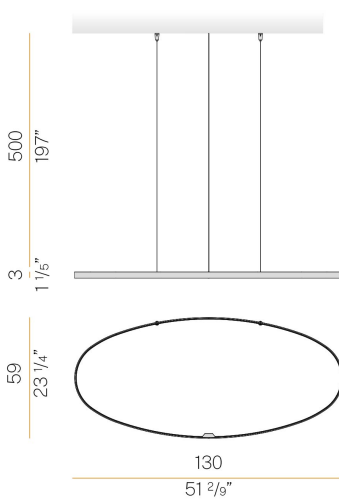

PANZERI

Zero Ellipse

24V DC 24V

M151U02.130.0510

Spec sheet

CODE	M151U02.130.0510
SYSTEM POWER CONSUMPTION	33W
EFFICACY	123.6lm/W
LIGHT SOURCE	LED
LIGHT SOURCE LIFETIME	L70 (B50) 60.000h
COLOUR TEMPERATURE	2700K Ra>90
LIGHT DISTRIBUTION	diffused
POWER SUPPLY	24V DC
ELECTRICAL CONFIGURATION	24V
DRIVER	remote not included
NOMINAL LUMINOUS FLUX	4792lm
DELIVERED LUMEN OUTPUT	4079lm
EFFICIENCY	85.1%
WEIGHT	3,37 lbs
PROTECTION DEGREE	IP20
COLOUR TOLLERANCES	SDCM 3
PACKING DIMENSIONS	28,0 x 53,5 x 3,9 in

Extruded polycarbonate diffuser with opaline finish

Technical drawing

Polar diagram

cd/klm
 — C0 - C180 - - - C90 - C270