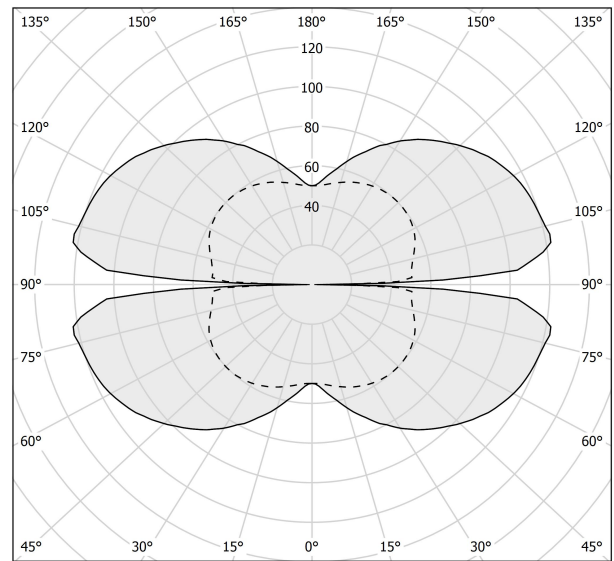

PANZERI

Zero Ellipse

24V DC 24V

M151U02.130.0510

Spec sheet

CODE	M151U02.130.0510
SYSTEM POWER CONSUMPTION	33W
EFFICACY	123.6lm/W
LIGHT SOURCE	LED
LIGHT SOURCE LIFETIME	L70 (B50) 60.000h
COLOUR TEMPERATURE	2700K Ra>90
LIGHT DISTRIBUTION	diffused
POWER SUPPLY	24V DC
ELECTRICAL CONFIGURATION	24V
DRIVER	remote not included
NOMINAL LUMINOUS FLUX	4792lm
DELIVERED LUMEN OUTPUT	4079lm
EFFICIENCY	85.1%
WEIGHT	3,37 lbs
PROTECTION DEGREE	IP20
COLOUR TOLLERANCES	SDCM 3
PACKING DIMENSIONS	28,0 x 53,5 x 3,9 in

Extruded polycarbonate diffuser with opaline finish

Technical drawing

Polar diagram

cd/klm
 — C0 - C180 - - - C90 - C270