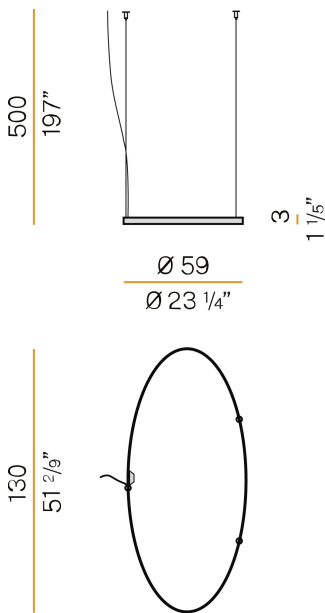

### Spec sheet

CODE	M151U17.130.0410
SYSTEM POWER CONSUMPTION	47W
EFFICACY	86.79lm/W
LIGHT SOURCE	LED
LIGHT SOURCE LIFETIME	L70 (B50) 60.000h
COLOUR TEMPERATURE	3000K Ra>90
LIGHT DISTRIBUTION	diffused
POWER SUPPLY	24V DC
ELECTRICAL CONFIGURATION	24V
DRIVER	remote not included
NOMINAL LUMINOUS FLUX	5670lm
DELIVERED LUMEN OUTPUT	4079lm
EFFICIENCY	71.9%
WEIGHT	3,37 lbs
PROTECTION DEGREE	IP20
COLOUR TOLLERANCES	SDCM 3
PACKING DIMENSIONS	28,0 x 53,5 x 3,9 in

### Technical drawing