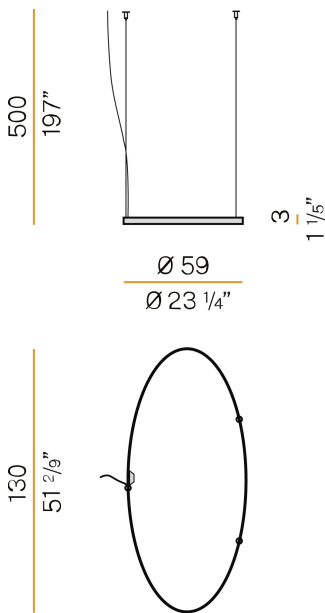

### Spec sheet

CODE	M151U17.130.0510
SYSTEM POWER CONSUMPTION	47W
EFFICACY	86.79lm/W
LIGHT SOURCE	LED
LIGHT SOURCE LIFETIME	L70 (B50) 60.000h
COLOUR TEMPERATURE	2700K Ra>90
LIGHT DISTRIBUTION	diffused
POWER SUPPLY	24V DC
ELECTRICAL CONFIGURATION	24V
DRIVER	remote not included
NOMINAL LUMINOUS FLUX	5670lm
DELIVERED LUMEN OUTPUT	4079lm
EFFICIENCY	71.9%
WEIGHT	3,37 lbs
PROTECTION DEGREE	IP20
COLOUR TOLLERANCES	SDCM 3
PACKING DIMENSIONS	28,0 x 53,5 x 3,9 in

### Technical drawing