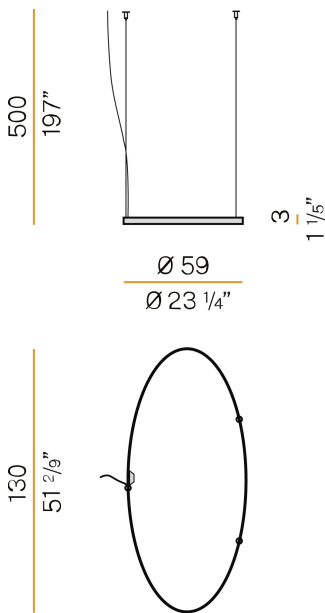

Technical drawing