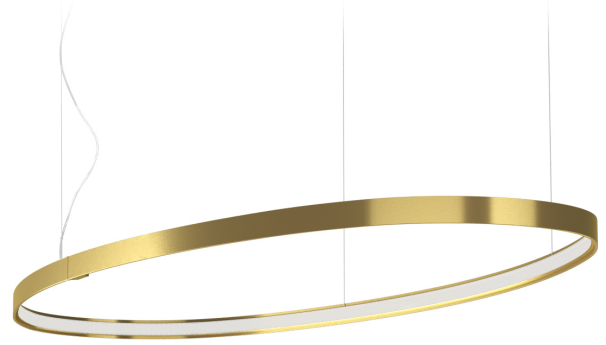

PANZERI

Zero Ellipse

24V DC 24V

M151U19.130.0410

 mat brass

Spec sheet

CODE	M151U19.130.0410
SYSTEM POWER CONSUMPTION	47W
EFFICACY	86.79lm/W
LIGHT SOURCE	LED
LIGHT SOURCE LIFETIME	L70 (B50) 60.000h
COLOUR TEMPERATURE	3000K Ra>90
LIGHT DISTRIBUTION	diffused
POWER SUPPLY	24V DC
ELECTRICAL CONFIGURATION	24V
DRIVER	remote not included
NOMINAL LUMINOUS FLUX	5670lm
DELIVERED LUMEN OUTPUT	4079lm
EFFICIENCY	71.9%
WEIGHT	3,37 lbs
PROTECTION DEGREE	IP20
COLOUR TOLLERANCES	SDCM 3
PACKING DIMENSIONS	28,0 x 53,5 x 3,9 in

Single or multiple pendant lighting fixture for interiors, with direct and indirect light emission.

Bended extruded aluminium structure in white, black, bronze, mat brass or titanium polyacrylic paint.

Extruded polycarbonate diffuser with opaline finish

Technical drawing

Polar diagram