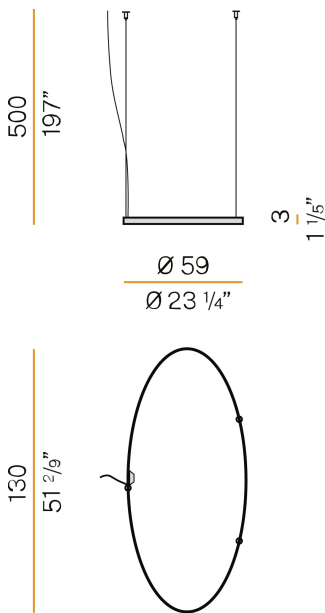

### Spec sheet

CODE	M151U19.130.0510
SYSTEM POWER CONSUMPTION	47W
EFFICACY	86.79lm/W
LIGHT SOURCE	LED
LIGHT SOURCE LIFETIME	L70 (B50) 60.000h
COLOUR TEMPERATURE	2700K Ra>90
LIGHT DISTRIBUTION	diffused
POWER SUPPLY	24V DC
ELECTRICAL CONFIGURATION	24V
DRIVER	remote not included
NOMINAL LUMINOUS FLUX	5670lm
DELIVERED LUMEN OUTPUT	4079lm
EFFICIENCY	71.9%
WEIGHT	3,37 lbs
PROTECTION DEGREE	IP20
COLOUR TOLLERANCES	SDCM 3
PACKING DIMENSIONS	28,0 x 53,5 x 3,9 in

### Technical drawing