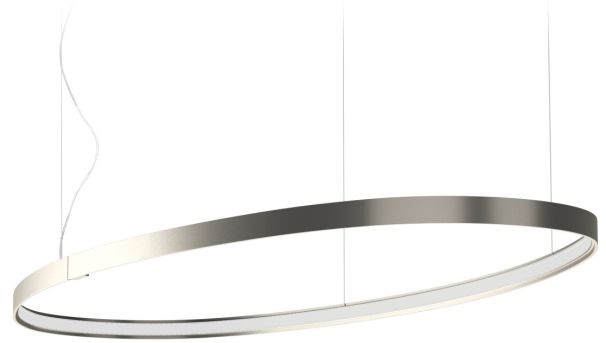

PANZERI

Zero Ellipse

24V DC 24V

M151U30.130.0410

titanium

Spec sheet

CODE	M151U30.130.0410
SYSTEM POWER CONSUMPTION	47W
EFFICACY	86.79lm/W
LIGHT SOURCE	LED
LIGHT SOURCE LIFETIME	L70 (B50) 60.000h
COLOUR TEMPERATURE	3000K Ra>90
LIGHT DISTRIBUTION	diffused
POWER SUPPLY	24V DC
ELECTRICAL CONFIGURATION	24V
DRIVER	remote not included
NOMINAL LUMINOUS FLUX	5670lm
DELIVERED LUMEN OUTPUT	4079lm
EFFICIENCY	71.9%
WEIGHT	3,37 lbs
PROTECTION DEGREE	IP20
COLOUR TOLLERANCES	SDCM 3
PACKING DIMENSIONS	28,0 x 53,5 x 3,9 in

Single or multiple pendant lighting fixture for interiors, with direct and indirect light emission.

Bended extruded aluminium structure in white, black, bronze, mat brass or titanium polyacrylic paint.

Extruded polycarbonate diffuser with opaline finish

Technical drawing

Polar diagram