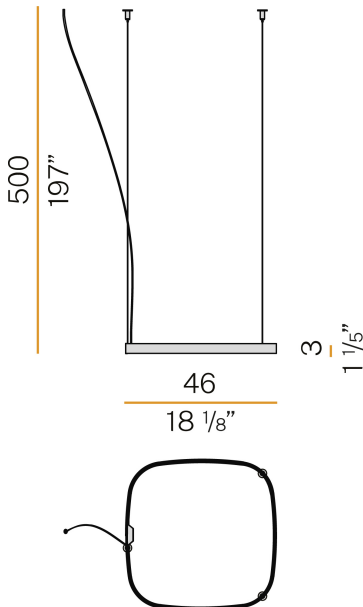

Technical drawing