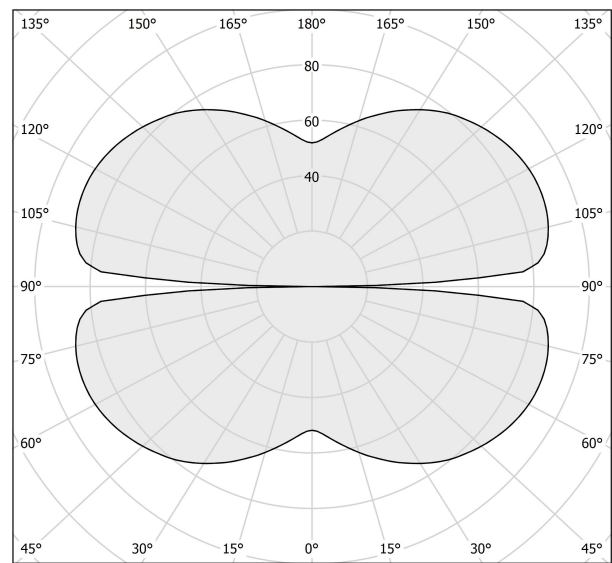

Polar diagram

cd/klm
— C0 - C180   - - - C90 - C270