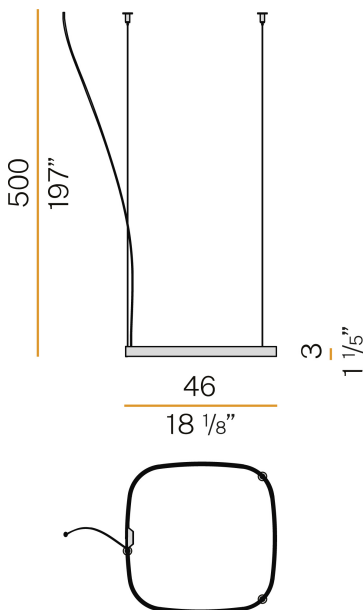

Technical drawing