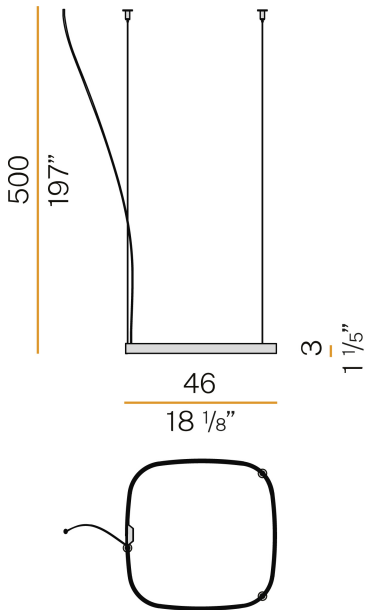

Technical drawing