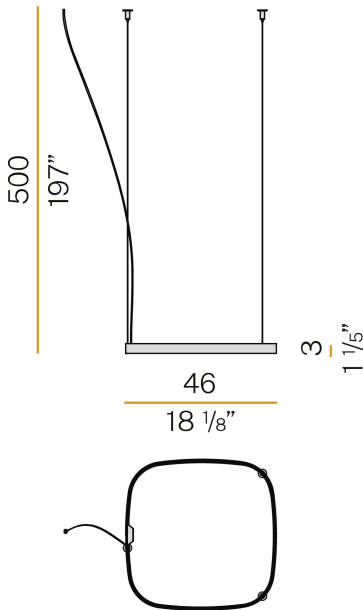

Technical drawing