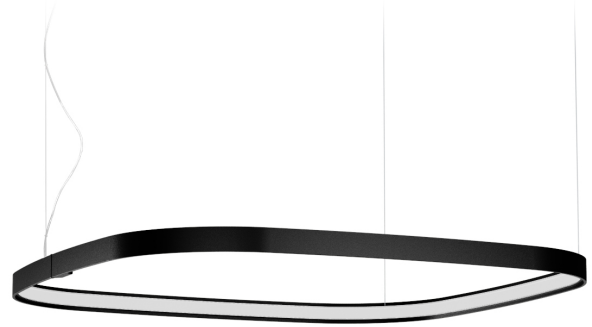

## Zero Square

24V DC 24V

M152U02.075.0510

### Spec sheet

CODE	M152U02.075.0510
SYSTEM POWER CONSUMPTION	36W
EFFICACY	84.97lm/W
LIGHT SOURCE	LED
LIGHT SOURCE LIFETIME	L70 (B50) 60.000h
COLOUR TEMPERATURE	2700K Ra>90
LIGHT DISTRIBUTION	diffused
POWER SUPPLY	24V DC
ELECTRICAL CONFIGURATION	24V
DRIVER	remote not included
NOMINAL LUMINOUS FLUX	4252lm
DELIVERED LUMEN OUTPUT	3059lm
EFFICIENCY	71.9%
WEIGHT	2,66 lbs
PROTECTION DEGREE	IP20
COLOUR TOLLERANCES	SDCM 3
PACKING DIMENSIONS	32,7 x 32,7 x 3,9 in

Single or multiple pendant lighting fixture for interiors, with direct and indirect light emission.

Bended extruded aluminium structure in white, black, bronze, mat brass or titanium polyacrylic paint.

Extruded polycarbonate diffuser with opaline finish