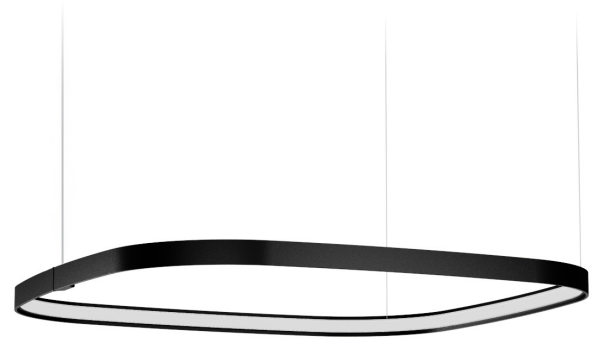

PANZERI

Zero Square

24V DC 24V

M152U02.075.4610

Spec sheet

CODE	M152U02.075.4610
SYSTEM POWER CONSUMPTION	36W
EFFICACY	84.97lm/W
LIGHT SOURCE	LED
LIGHT SOURCE LIFETIME	L70 (B50) 60.000h
COLOUR TEMPERATURE	3500K Ra>90
LIGHT DISTRIBUTION	diffused
POWER SUPPLY	24V DC
ELECTRICAL CONFIGURATION	24V
DRIVER	remote not included
NOMINAL LUMINOUS FLUX	4252lm
DELIVERED LUMEN OUTPUT	3059lm
EFFICIENCY	71.9%
WEIGHT	2,66 lbs
PROTECTION DEGREE	IP20
COLOUR TOLLERANCES	SDCM 3
PACKING DIMENSIONS	32,7 x 32,7 x 3,9 in

Single or multiple pendant lighting fixture for interiors, with direct and indirect light emission.

Bended extruded aluminium structure in white, black, bronze, mat brass or titanium polyacrylic paint.

Extruded polycarbonate diffuser with opaline finish

Technical drawing

Polar diagram