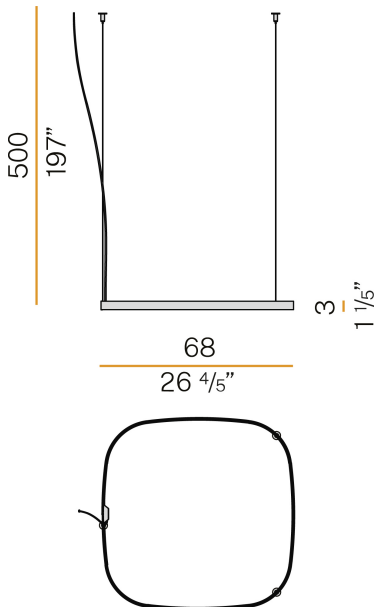

PANZERI

Zero Square

24V DC 24V

M152U17.075.0410

bronze

Spec sheet

CODE	M152U17.075.0410
SYSTEM POWER CONSUMPTION	36W
EFFICACY	84.97lm/W
LIGHT SOURCE	LED
LIGHT SOURCE LIFETIME	L70 (B50) 60.000h
COLOUR TEMPERATURE	3000K Ra>90
LIGHT DISTRIBUTION	diffused
POWER SUPPLY	24V DC
ELECTRICAL CONFIGURATION	24V
DRIVER	remote not included
NOMINAL LUMINOUS FLUX	4252lm
DELIVERED LUMEN OUTPUT	3059lm
EFFICIENCY	71.9%
WEIGHT	2,66 lbs
PROTECTION DEGREE	IP20
COLOUR TOLLERANCES	SDCM 3
PACKING DIMENSIONS	32,7 x 32,7 x 3,9 in

Extruded polycarbonate diffuser with opaline finish

Technical drawing

Polar diagram

cd/klm
 — C0 - C180 - - - C90 - C270