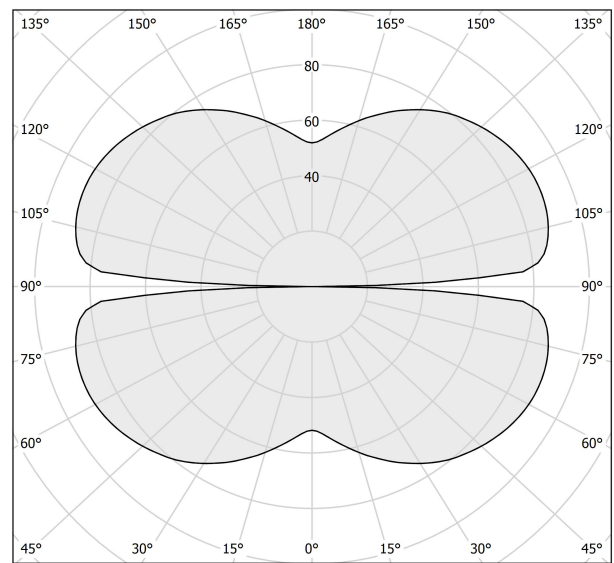

PANZERI

Zero Square

24V DC 24V

M152U17.075.0410

bronze

Spec sheet

CODE	M152U17.075.0410
SYSTEM POWER CONSUMPTION	36W
EFFICACY	84.97lm/W
LIGHT SOURCE	LED
LIGHT SOURCE LIFETIME	L70 (B50) 60.000h
COLOUR TEMPERATURE	3000K Ra>90
LIGHT DISTRIBUTION	diffused
POWER SUPPLY	24V DC
ELECTRICAL CONFIGURATION	24V
DRIVER	remote not included
NOMINAL LUMINOUS FLUX	4252lm
DELIVERED LUMEN OUTPUT	3059lm
EFFICIENCY	71.9%
WEIGHT	2,66 lbs
PROTECTION DEGREE	IP20
COLOUR TOLLERANCES	SDCM 3
PACKING DIMENSIONS	32,7 x 32,7 x 3,9 in

Extruded polycarbonate diffuser with opaline finish

Technical drawing

Polar diagram

cd/klm
 — C0 - C180 - - - C90 - C270