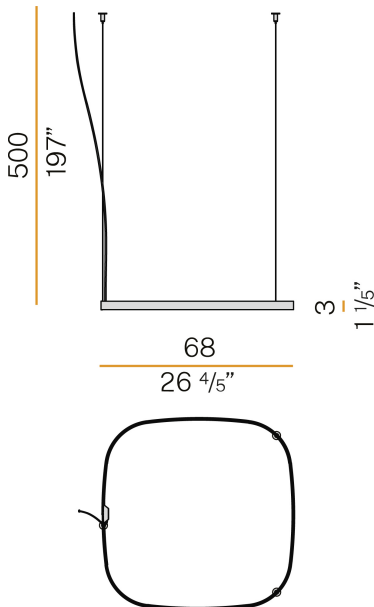

Technical drawing