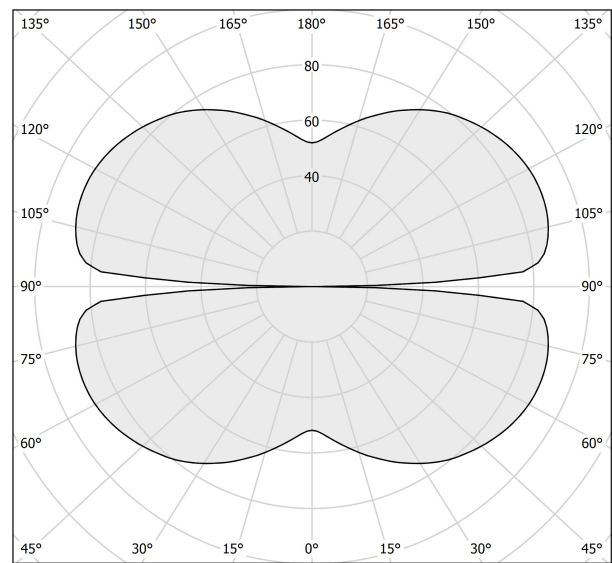

PANZERI

Zero Square

24V DC 24V

M152U19.050.0410

 mat brass

Spec sheet

CODE	M152U19.050.0410
SYSTEM POWER CONSUMPTION	25W
EFFICACY	81.56lm/W
LIGHT SOURCE	LED
LIGHT SOURCE LIFETIME	L70 (B50) 60.000h
COLOUR TEMPERATURE	3000K Ra>90
LIGHT DISTRIBUTION	diffused
POWER SUPPLY	24V DC
ELECTRICAL CONFIGURATION	24V
DRIVER	remote not included
NOMINAL LUMINOUS FLUX	2835lm
DELIVERED LUMEN OUTPUT	2039lm
EFFICIENCY	71.9%
WEIGHT	2,03 lbs
PROTECTION DEGREE	IP20
COLOUR TOLLERANCES	SDCM 3
PACKING DIMENSIONS	22,8 x 22,8 x 3,9 in

Extruded polycarbonate diffuser with opaline finish

Technical drawing

Polar diagram

cd/klm
— C0 - C180 - - - C90 - C270