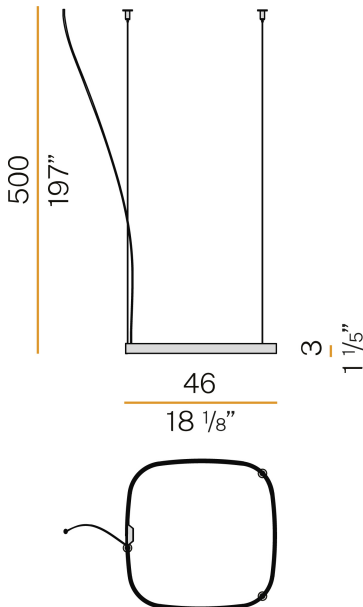

PANZERI

Zero Square

24V DC 24V

M152U19.050.0410

 mat brass

Spec sheet

CODE	M152U19.050.0410
SYSTEM POWER CONSUMPTION	25W
EFFICACY	81.56lm/W
LIGHT SOURCE	LED
LIGHT SOURCE LIFETIME	L70 (B50) 60.000h
COLOUR TEMPERATURE	3000K Ra>90
LIGHT DISTRIBUTION	diffused
POWER SUPPLY	24V DC
ELECTRICAL CONFIGURATION	24V
DRIVER	remote not included
NOMINAL LUMINOUS FLUX	2835lm
DELIVERED LUMEN OUTPUT	2039lm
EFFICIENCY	71.9%
WEIGHT	2,03 lbs
PROTECTION DEGREE	IP20
COLOUR TOLLERANCES	SDCM 3
PACKING DIMENSIONS	22,8 x 22,8 x 3,9 in

Single or multiple pendant lighting fixture for interiors, with direct and indirect light emission.

Bended extruded aluminium structure in white, black, bronze, mat brass or titanium polyacrylic paint.

Extruded polycarbonate diffuser with opaline finish

Technical drawing

Polar diagram

cd/klm
— C0 - C180 - - - C90 - C270