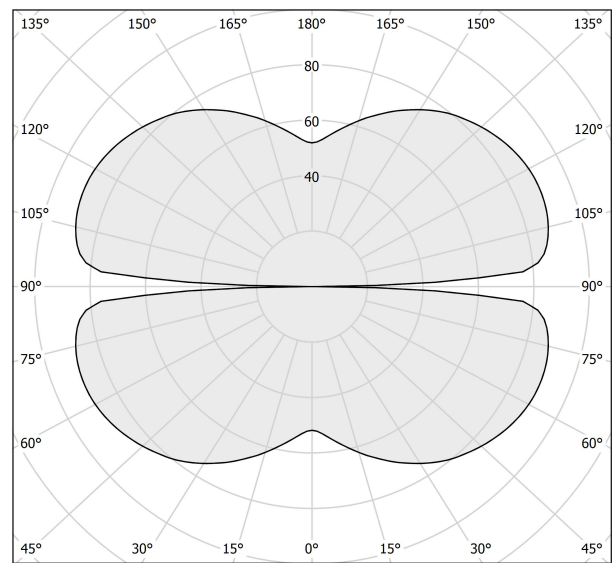

PANZERI

Zero Square

24V DC 24V

M152U19.050.0510

 mat brass

Spec sheet

CODE	M152U19.050.0510
SYSTEM POWER CONSUMPTION	25W
EFFICACY	81.56lm/W
LIGHT SOURCE	LED
LIGHT SOURCE LIFETIME	L70 (B50) 60.000h
COLOUR TEMPERATURE	2700K Ra>90
LIGHT DISTRIBUTION	diffused
POWER SUPPLY	24V DC
ELECTRICAL CONFIGURATION	24V
DRIVER	remote not included
NOMINAL LUMINOUS FLUX	2835lm
DELIVERED LUMEN OUTPUT	2039lm
EFFICIENCY	71.9%
WEIGHT	2,03 lbs
PROTECTION DEGREE	IP20
COLOUR TOLLERANCES	SDCM 3
PACKING DIMENSIONS	22,8 x 22,8 x 3,9 in

Extruded polycarbonate diffuser with opaline finish

Technical drawing

Polar diagram

cd/klm
 — C0 - C180 - - - C90 - C270