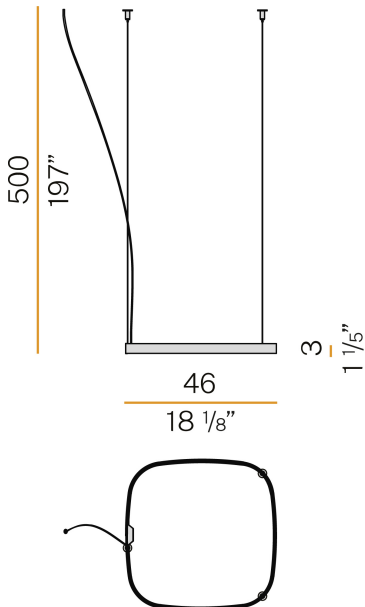

PANZERI

Zero Square

24V DC 24V

M152U19.050.0510

 mat brass

Spec sheet

CODE	M152U19.050.0510
SYSTEM POWER CONSUMPTION	25W
EFFICACY	81.56lm/W
LIGHT SOURCE	LED
LIGHT SOURCE LIFETIME	L70 (B50) 60.000h
COLOUR TEMPERATURE	2700K Ra>90
LIGHT DISTRIBUTION	diffused
POWER SUPPLY	24V DC
ELECTRICAL CONFIGURATION	24V
DRIVER	remote not included
NOMINAL LUMINOUS FLUX	2835lm
DELIVERED LUMEN OUTPUT	2039lm
EFFICIENCY	71.9%
WEIGHT	2,03 lbs
PROTECTION DEGREE	IP20
COLOUR TOLLERANCES	SDCM 3
PACKING DIMENSIONS	22,8 x 22,8 x 3,9 in

Single or multiple pendant lighting fixture for interiors, with direct and indirect light emission.

Bended extruded aluminium structure in white, black, bronze, mat brass or titanium polyacrylic paint.

Extruded polycarbonate diffuser with opaline finish

Technical drawing

Polar diagram

cd/klm
 — C0 - C180 - - - C90 - C270