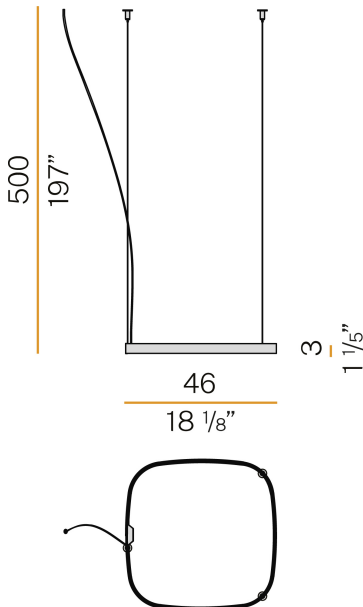

PANZERI

Zero Square

24V DC 24V

M152U19.050.4610

 mat brass

Spec sheet

CODE	M152U19.050.4610
SYSTEM POWER CONSUMPTION	25W
EFFICACY	81.56lm/W
LIGHT SOURCE	LED
LIGHT SOURCE LIFETIME	L70 (B50) 60.000h
COLOUR TEMPERATURE	3500K Ra>90
LIGHT DISTRIBUTION	diffused
POWER SUPPLY	24V DC
ELECTRICAL CONFIGURATION	24V
DRIVER	remote not included
NOMINAL LUMINOUS FLUX	2835lm
DELIVERED LUMEN OUTPUT	2039lm
EFFICIENCY	71.9%
WEIGHT	2,03 lbs
PROTECTION DEGREE	IP20
COLOUR TOLLERANCES	SDCM 3
PACKING DIMENSIONS	22,8 x 22,8 x 3,9 in

Single or multiple pendant lighting fixture for interiors, with direct and indirect light emission.

Bended extruded aluminium structure in white, black, bronze, mat brass or titanium polyacrylic paint.

Extruded polycarbonate diffuser with opaline finish

Technical drawing

Polar diagram

cd/klm
— C0 - C180 - - - C90 - C270