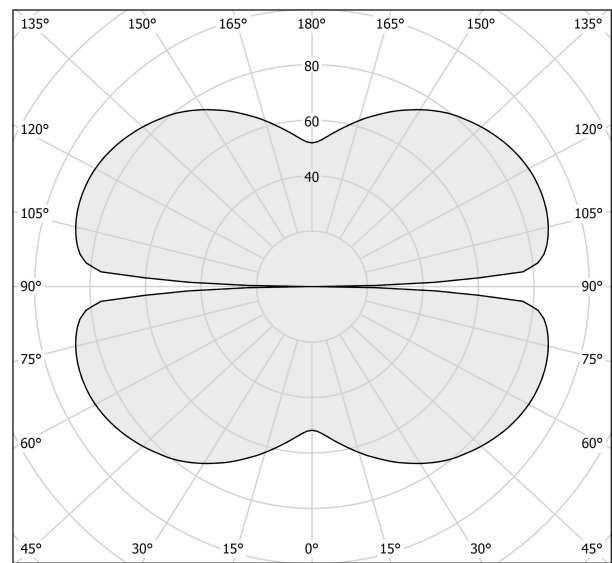

PANZERI

Zero Square

24V DC 24V

M152U19.050.4610

 mat brass

Spec sheet

CODE	M152U19.050.4610
SYSTEM POWER CONSUMPTION	25W
EFFICACY	81.56lm/W
LIGHT SOURCE	LED
LIGHT SOURCE LIFETIME	L70 (B50) 60.000h
COLOUR TEMPERATURE	3500K Ra>90
LIGHT DISTRIBUTION	diffused
POWER SUPPLY	24V DC
ELECTRICAL CONFIGURATION	24V
DRIVER	remote not included
NOMINAL LUMINOUS FLUX	2835lm
DELIVERED LUMEN OUTPUT	2039lm
EFFICIENCY	71.9%
WEIGHT	2,03 lbs
PROTECTION DEGREE	IP20
COLOUR TOLLERANCES	SDCM 3
PACKING DIMENSIONS	22,8 x 22,8 x 3,9 in

Extruded polycarbonate diffuser with opaline finish

Technical drawing

Polar diagram

cd/klm
— C0 - C180 - - - C90 - C270