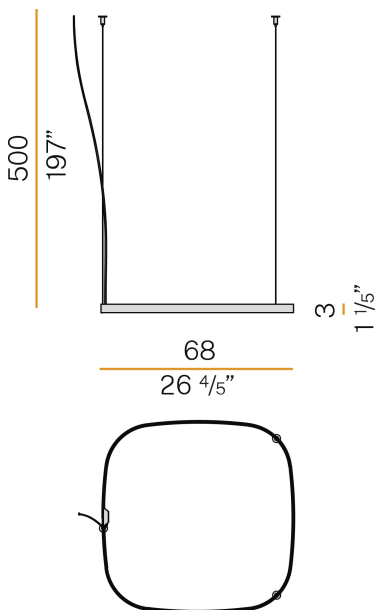

Technical drawing