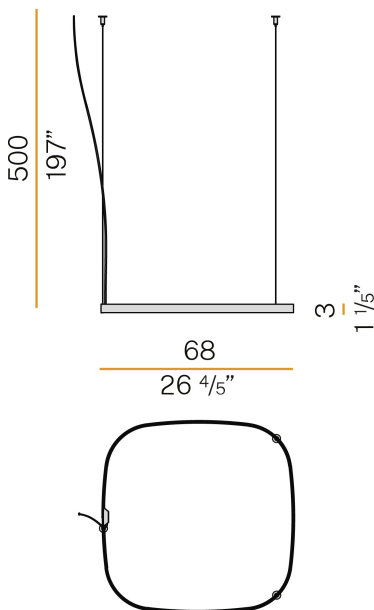

Technical drawing