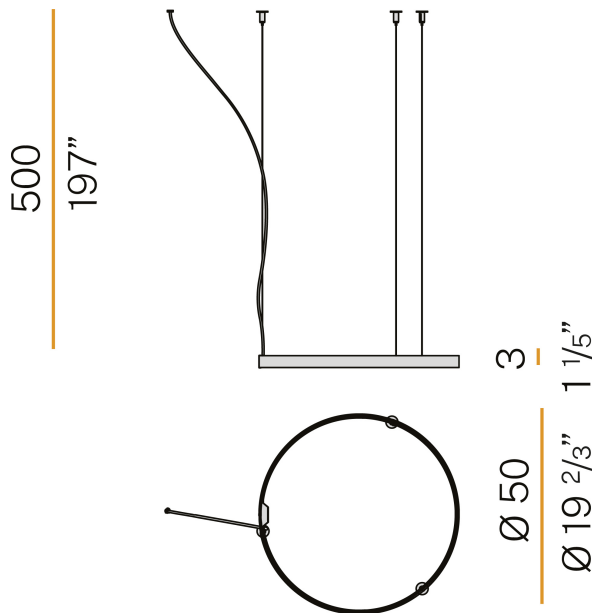

PANZERI

Zero Round

24V DC 24V

M153U01.050.0410

● white

Spec sheet

CODE	M153U01.050.0410
SYSTEM POWER CONSUMPTION	25W
EFFICACY	81.56lm/W
LIGHT SOURCE	LED
LIGHT SOURCE LIFETIME	L70 (B50) 60.000h
COLOUR TEMPERATURE	3000K Ra>90
LIGHT DISTRIBUTION	diffused
POWER SUPPLY	24V DC
ELECTRICAL CONFIGURATION	24V
DRIVER	remote not included
NOMINAL LUMINOUS FLUX	2835lm
DELIVERED LUMEN OUTPUT	2039lm
EFFICIENCY	71.9%
WEIGHT	1,83 lbs
PROTECTION DEGREE	IP20
COLOUR TOLLERANCES	SDCM 3
PACKING DIMENSIONS	53,2 x 53,2 x 24,4 in

Single or multiple pendant lighting fixture for interiors, with direct and indirect light emission.

Bended extruded aluminium structure in white, black, bronze, mat brass or titanium polyacrylic paint.

Extruded polycarbonate diffuser with opaline finish

Technical drawing

Polar diagram

cd/klm
 — C0 - C180 - - - C90 - C270