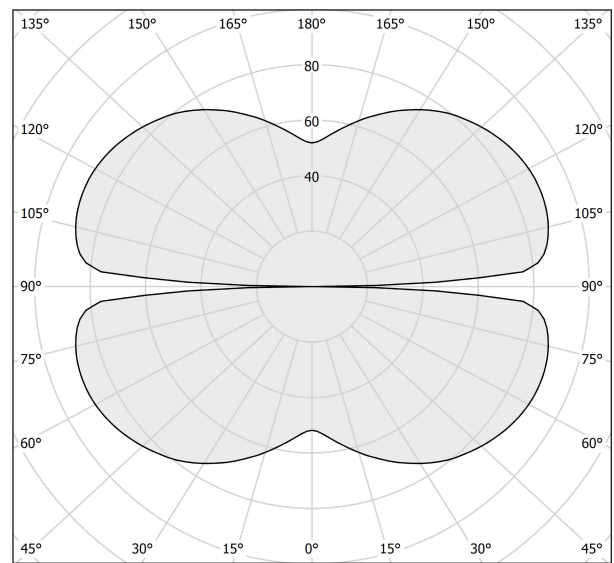

PANZERI

Zero Round

24V DC 24V

M153U01.050.0410

● white

Spec sheet

CODE	M153U01.050.0410
SYSTEM POWER CONSUMPTION	25W
EFFICACY	81.56lm/W
LIGHT SOURCE	LED
LIGHT SOURCE LIFETIME	L70 (B50) 60.000h
COLOUR TEMPERATURE	3000K Ra>90
LIGHT DISTRIBUTION	diffused
POWER SUPPLY	24V DC
ELECTRICAL CONFIGURATION	24V
DRIVER	remote not included
NOMINAL LUMINOUS FLUX	2835lm
DELIVERED LUMEN OUTPUT	2039lm
EFFICIENCY	71.9%
WEIGHT	1,83 lbs
PROTECTION DEGREE	IP20
COLOUR TOLLERANCES	SDCM 3
PACKING DIMENSIONS	53,2 x 53,2 x 24,4 in

Extruded polycarbonate diffuser with opaline finish

Technical drawing

Polar diagram

cd/klm
 — C0 - C180 - - - C90 - C270