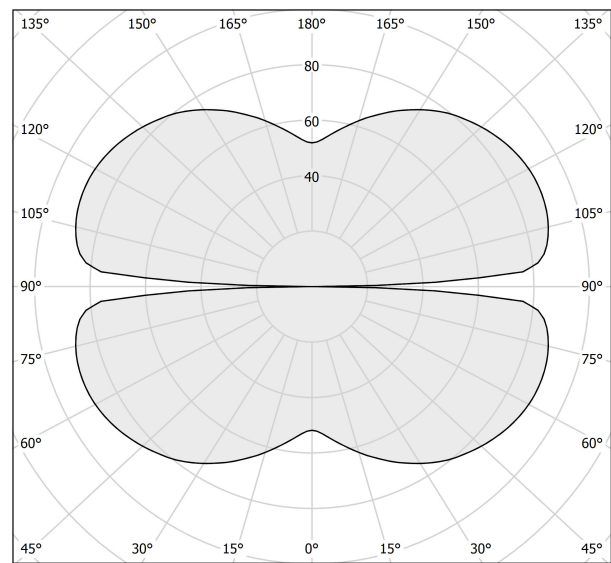

PANZERI

Zero Round

24V DC 24V

M153U01.050.0410

● white

Spec sheet

CODE	M153U01.050.0410
SYSTEM POWER CONSUMPTION	25W
EFFICACY	81.56lm/W
LIGHT SOURCE	LED
LIGHT SOURCE LIFETIME	L70 (B50) 60.000h
COLOUR TEMPERATURE	3000K Ra>90
LIGHT DISTRIBUTION	diffused
POWER SUPPLY	24V DC
ELECTRICAL CONFIGURATION	24V
DRIVER	remote not included
NOMINAL LUMINOUS FLUX	2835lm
DELIVERED LUMEN OUTPUT	2039lm
EFFICIENCY	71.9%
WEIGHT	0,83 Kg
PROTECTION DEGREE	IP20
COLOUR TOLLERANCES	SDCM 3
PACKING DIMENSIONS	135,0 x 135,0 x 62,0 cm

Extruded polycarbonate diffuser with opaline finish.

Suspension kit with griplocks and 5m (196,9") long steel cables.

5m (196,9") long power cable in transparent PVC.

Provided without power canopy.

Technical drawing

Polar diagram

cd/klm
— C0 - C180 - - - C90 - C270