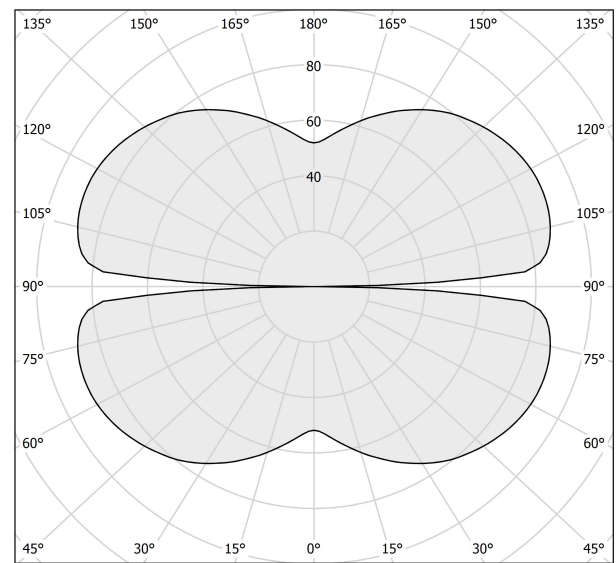

PANZERI

Zero Round

24V DC 24V

M153U01.050.0510

● white

Spec sheet

CODE	M153U01.050.0510
SYSTEM POWER CONSUMPTION	25W
EFFICACY	81.56lm/W
LIGHT SOURCE	LED
LIGHT SOURCE LIFETIME	L70 (B50) 60.000h
COLOUR TEMPERATURE	2700K Ra>90
LIGHT DISTRIBUTION	diffused
POWER SUPPLY	24V DC
ELECTRICAL CONFIGURATION	24V
DRIVER	remote not included
NOMINAL LUMINOUS FLUX	2835lm
DELIVERED LUMEN OUTPUT	2039lm
EFFICIENCY	71.9%
WEIGHT	1,83 lbs
PROTECTION DEGREE	IP20
COLOUR TOLLERANCES	SDCM 3
PACKING DIMENSIONS	52,8 x 52,8 x 24,0 in

Extruded polycarbonate diffuser with opaline finish

Technical drawing

Polar diagram

cd/klm
 — C0 - C180 - - - C90 - C270