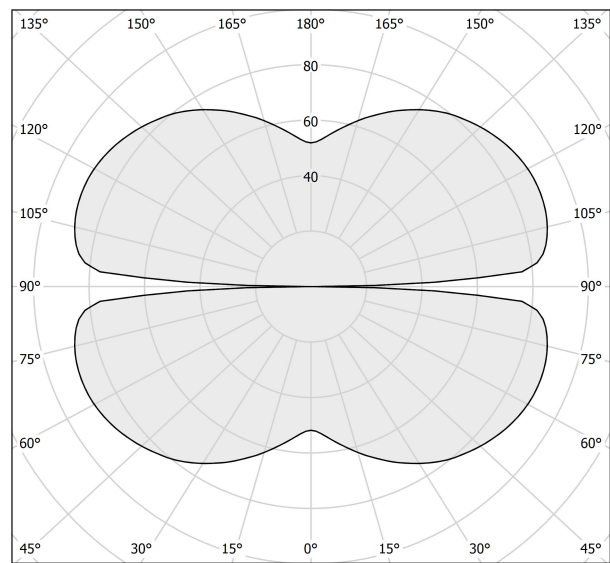

PANZERI

Zero Round

24V DC 24V

M153U01.050.0510

● white

Spec sheet

CODE	M153U01.050.0510
SYSTEM POWER CONSUMPTION	25W
EFFICACY	81.56lm/W
LIGHT SOURCE	LED
LIGHT SOURCE LIFETIME	L70 (B50) 60.000h
COLOUR TEMPERATURE	2700K Ra>90
LIGHT DISTRIBUTION	diffused
POWER SUPPLY	24V DC
ELECTRICAL CONFIGURATION	24V
DRIVER	remote not included
NOMINAL LUMINOUS FLUX	2835lm
DELIVERED LUMEN OUTPUT	2039lm
EFFICIENCY	71.9%
WEIGHT	0,83 Kg
PROTECTION DEGREE	IP20
COLOUR TOLLERANCES	SDCM 3
PACKING DIMENSIONS	134,0 x 134,0 x 61,0 cm

Extruded polycarbonate diffuser with opaline finish.

Suspension kit with griplocks and 5m (196,9") long steel cables.

5m (196,9") long power cable in transparent PVC.

Provided without power canopy.

Technical drawing

Polar diagram

cd/klm
— C0 - C180 - - - C90 - C270