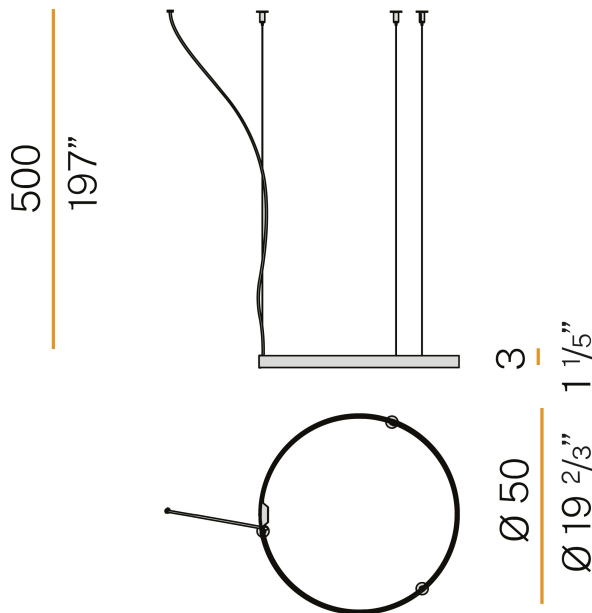

PANZERI

Zero Round

24V DC 24V

M153U01.050.0510

● white

Spec sheet

CODE	M153U01.050.0510
SYSTEM POWER CONSUMPTION	25W
EFFICACY	81.56lm/W
LIGHT SOURCE	LED
LIGHT SOURCE LIFETIME	L70 (B50) 60.000h
COLOUR TEMPERATURE	2700K Ra>90
LIGHT DISTRIBUTION	diffused
POWER SUPPLY	24V DC
ELECTRICAL CONFIGURATION	24V
DRIVER	remote not included
NOMINAL LUMINOUS FLUX	2835lm
DELIVERED LUMEN OUTPUT	2039lm
EFFICIENCY	71.9%
WEIGHT	1,83 lbs
PROTECTION DEGREE	IP20
COLOUR TOLLERANCES	SDCM 3
PACKING DIMENSIONS	52,8 x 52,8 x 24,0 in

Single or multiple pendant lighting fixture for interiors, with direct and indirect light emission.

Bended extruded aluminium structure in white, black, bronze, mat brass or titanium polyacrylic paint.

Extruded polycarbonate diffuser with opaline finish

Technical drawing

Polar diagram

cd/klm
 — C0 - C180 - - - C90 - C270