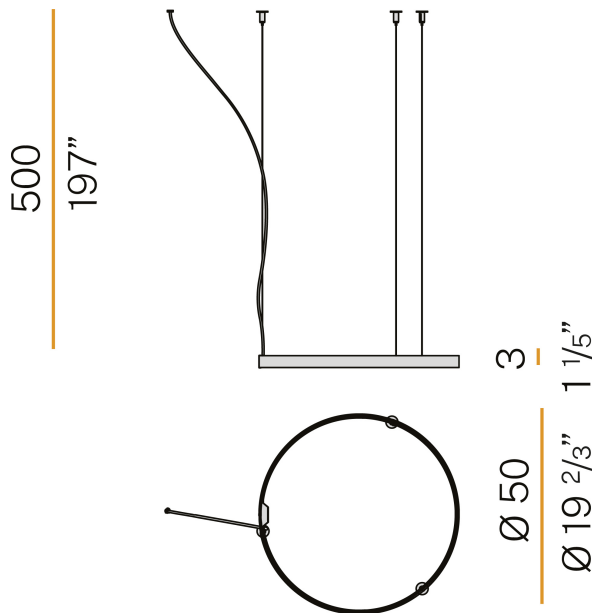

PANZERI

Zero Round

24V DC 24V

M153U01.050.4610

white

Spec sheet

CODE	M153U01.050.4610
SYSTEM POWER CONSUMPTION	25W
EFFICACY	81.56lm/W
LIGHT SOURCE	LED
LIGHT SOURCE LIFETIME	L70 (B50) 60.000h
COLOUR TEMPERATURE	3500K Ra>90
LIGHT DISTRIBUTION	diffused
POWER SUPPLY	24V DC
ELECTRICAL CONFIGURATION	24V
DRIVER	remote not included
NOMINAL LUMINOUS FLUX	2835lm
DELIVERED LUMEN OUTPUT	2039lm
EFFICIENCY	71.9%
WEIGHT	1,83 lbs
PROTECTION DEGREE	IP20
COLOUR TOLLERANCES	SDCM 3
PACKING DIMENSIONS	53,2 x 53,2 x 24,4 in

Single or multiple pendant lighting fixture for interiors, with direct and indirect light emission.

Bended extruded aluminium structure in white, black, bronze, mat brass or titanium polyacrylic paint.

Extruded polycarbonate diffuser with opaline finish

Technical drawing

Polar diagram

cd/klm
 — C0 - C180 - - - C90 - C270