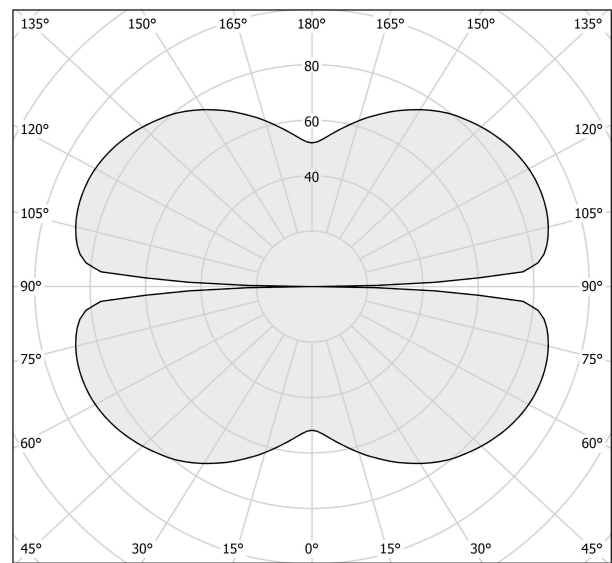

PANZERI

Zero Round

24V DC 24V

M153U01.050.4610

● white

Spec sheet

CODE	M153U01.050.4610
SYSTEM POWER CONSUMPTION	17W
EFFICACY	119.94lm/W
LIGHT SOURCE	LED
LIGHT SOURCE LIFETIME	L70 (B50) 60.000h
COLOUR TEMPERATURE	3500K Ra>90
LIGHT DISTRIBUTION	diffused
POWER SUPPLY	24V DC
ELECTRICAL CONFIGURATION	24V
DRIVER	remote not included
NOMINAL LUMINOUS FLUX	2396lm
DELIVERED LUMEN OUTPUT	2039lm
EFFICIENCY	85.1%
WEIGHT	1,83 lbs
PROTECTION DEGREE	IP20
COLOUR TOLLERANCES	SDCM 3
PACKING DIMENSIONS	53,2 x 53,2 x 24,4 in

Extruded polycarbonate diffuser with opaline finish

Technical drawing

Polar diagram

cd/klm
 — C0 - C180 - - - C90 - C270