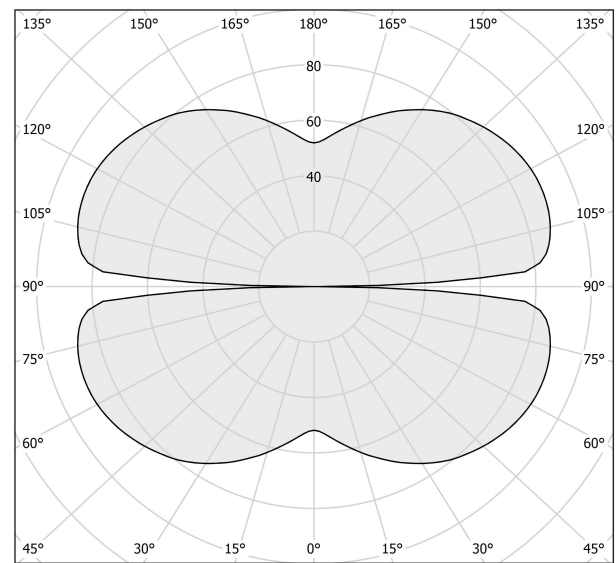

PANZERI

Zero Round

24V DC 24V

M153U01.050.4610

white

Spec sheet

CODE	M153U01.050.4610
SYSTEM POWER CONSUMPTION	25W
EFFICACY	81.56lm/W
LIGHT SOURCE	LED
LIGHT SOURCE LIFETIME	L70 (B50) 60.000h
COLOUR TEMPERATURE	3500K Ra>90
LIGHT DISTRIBUTION	diffused
POWER SUPPLY	24V DC
ELECTRICAL CONFIGURATION	24V
DRIVER	remote not included
NOMINAL LUMINOUS FLUX	2835lm
DELIVERED LUMEN OUTPUT	2039lm
EFFICIENCY	71.9%
WEIGHT	1,83 lbs
PROTECTION DEGREE	IP20
COLOUR TOLLERANCES	SDCM 3
PACKING DIMENSIONS	53,2 x 53,2 x 24,4 in

Extruded polycarbonate diffuser with opaline finish

Technical drawing

Polar diagram

cd/klm
 — C0 - C180 - - - C90 - C270