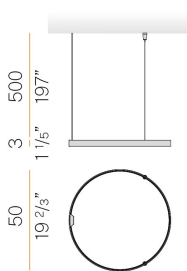

PANZERI

Zero Round

24V DC 24V

M153U01.050.4610

● white

Spec sheet

CODE	M153U01.050.4610
SYSTEM POWER CONSUMPTION	17W
EFFICACY	119.94lm/W
LIGHT SOURCE	LED
LIGHT SOURCE LIFETIME	L70 (B50) 60.000h
COLOUR TEMPERATURE	3500K Ra>90
LIGHT DISTRIBUTION	diffused
POWER SUPPLY	24V DC
ELECTRICAL CONFIGURATION	24V
DRIVER	remote not included
NOMINAL LUMINOUS FLUX	2396lm
DELIVERED LUMEN OUTPUT	2039lm
EFFICIENCY	85.1%
WEIGHT	1,83 lbs
PROTECTION DEGREE	IP20
COLOUR TOLLERANCES	SDCM 3
PACKING DIMENSIONS	53,2 x 53,2 x 24,4 in

Single or multiple pendant lighting fixture for interiors, with direct and indirect light emission.

Bended extruded aluminium structure in white, black, bronze, mat brass or titanium polyacrylic paint.

Extruded polycarbonate diffuser with opaline finish

Technical drawing

Polar diagram

cd/klm
 — C0 - C180 - - - C90 - C270